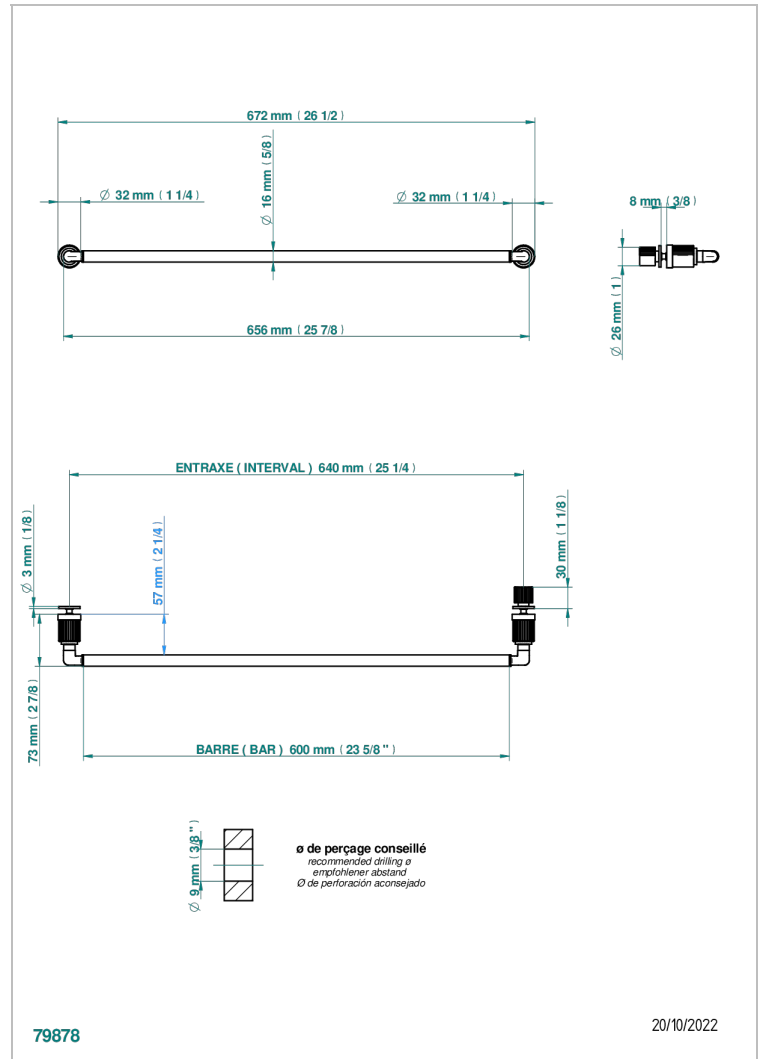

# ESTRELA WITH LEVER

U3K-514V2

THG  
PARIS

Towel rail with one rail for glass door with knob on side and escutcheon the other side

## CHARACTERISTIC

- Estrela with lever
- Towel rail with one rail for glass door with knob on side and escutcheon the other side