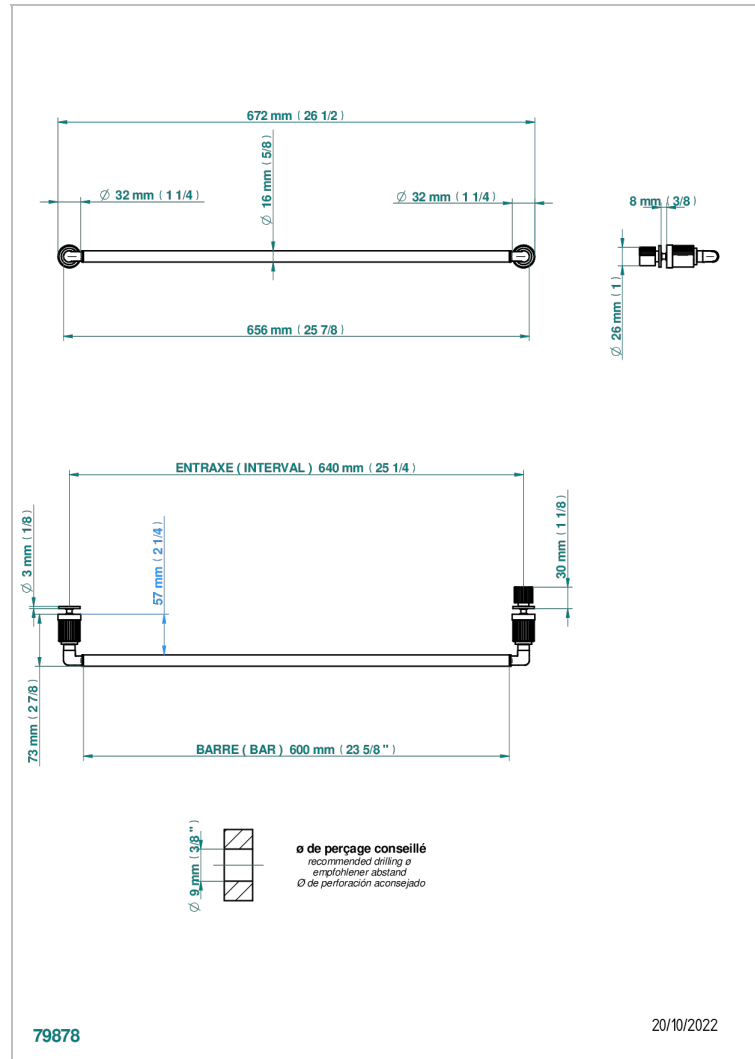

ESTRELA MIT HEBEL

U3K-514V2

THG[®]
PARIS

Towel rail with one rail for glass door with knob on side and escutcheon the other side

EIGENSCHAFTEN

- Estrela mit Hebel
- Towel rail with one rail for glass door with knob on side and escutcheon the other side