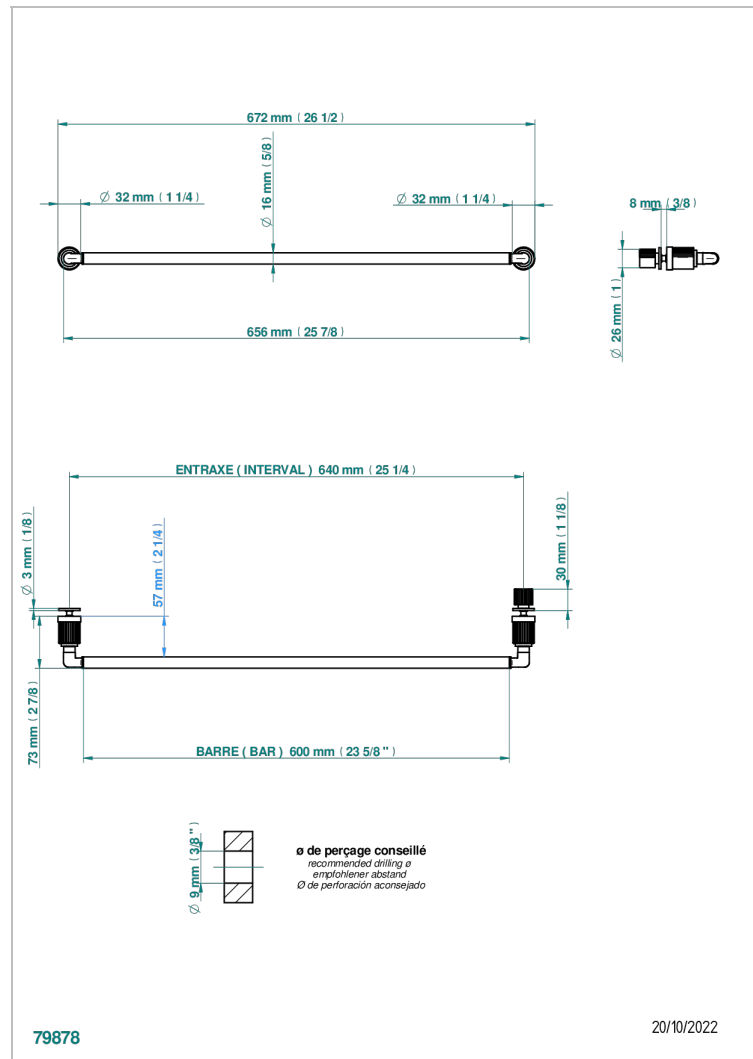

Towel rail with one rail for glass door with knob on side and escutcheon the other side

CARACTERÍSTICAS

- Estrela
- Towel rail with one rail for glass door with knob on side and escutcheon the other side