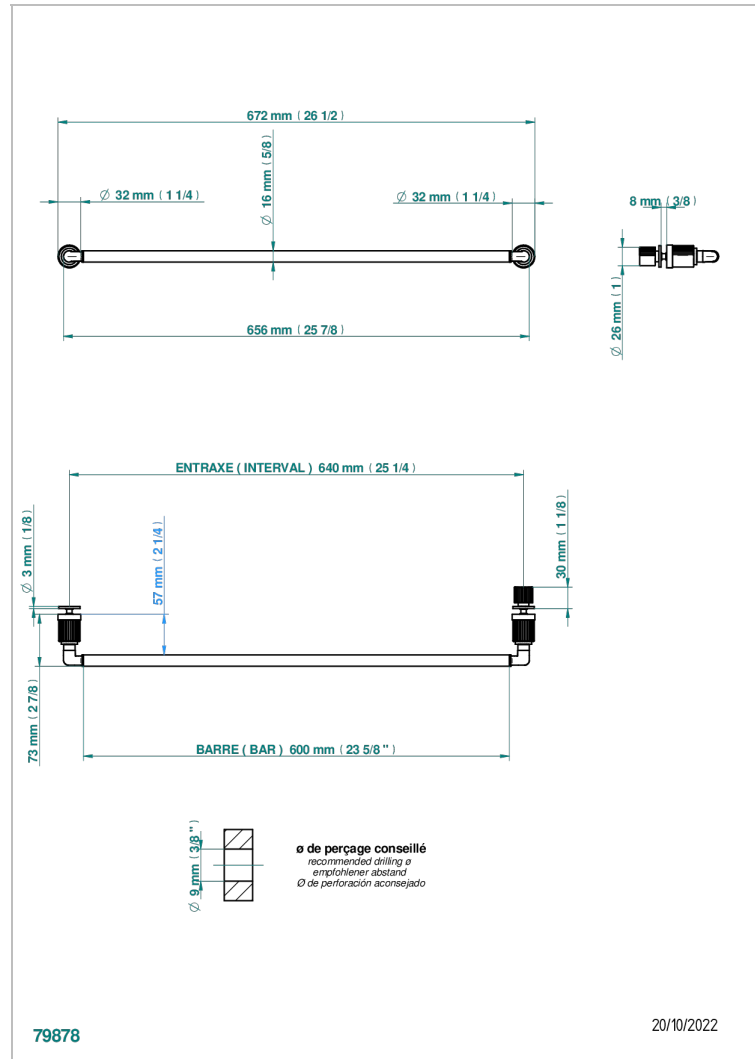

Towel rail with one rail for glass door with knob on side and escutcheon the other side

79878

20/10/2022

## CHARACTERISTIC

- Estrela
- Towel rail with one rail for glass door with knob on side and escutcheon the other side