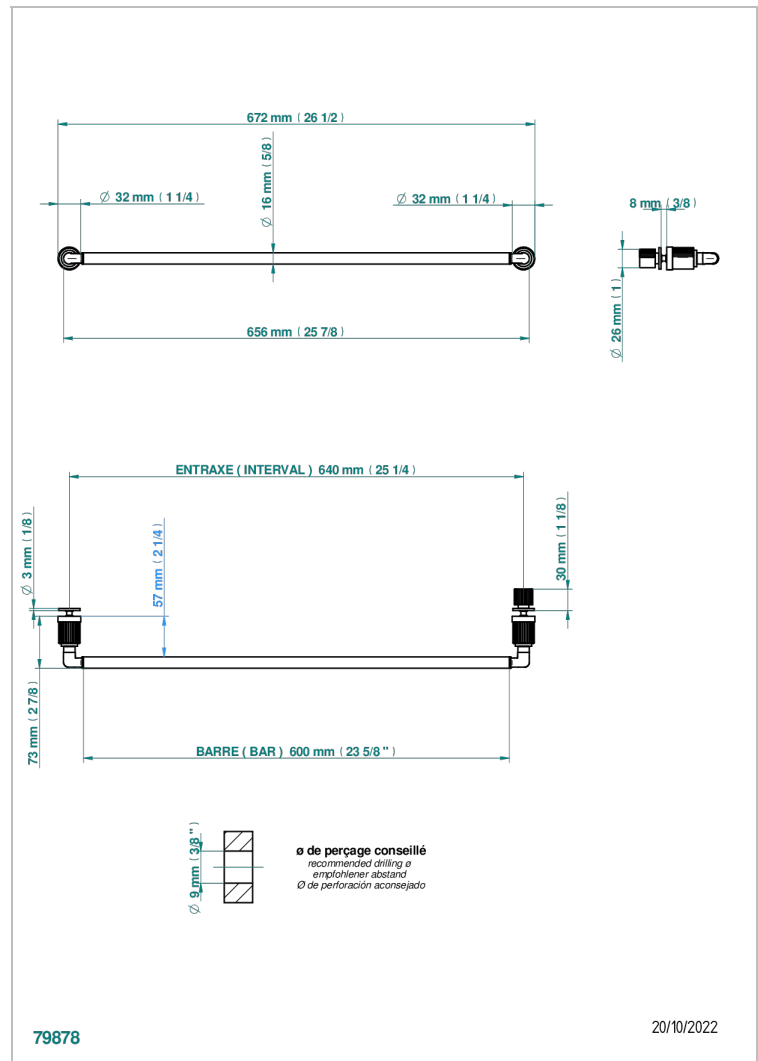

Towel rail with one rail for glass door with knob on side and escutcheon the other side

CARACTERÍSTICAS

- Estrela
- Towel rail with one rail for glass door with knob on side and escutcheon the other side