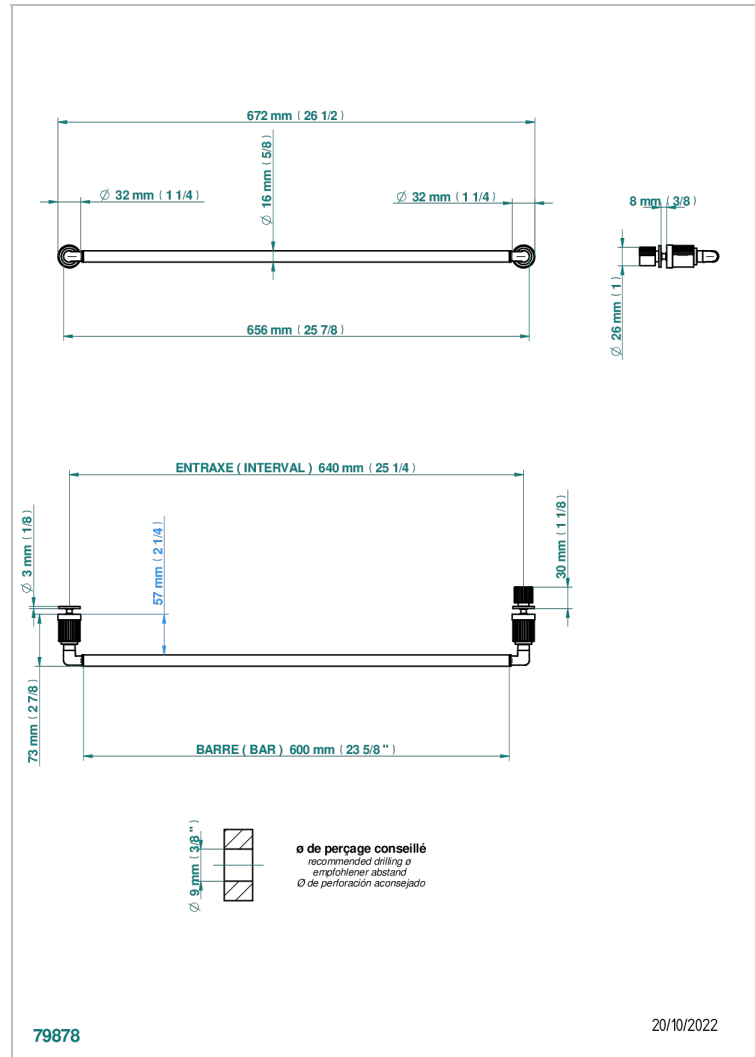

Towel rail with one rail for glass door with knob on side and escutcheon the other side

CHARACTERISTIC

- Estrela
- Towel rail with one rail for glass door with knob on side and escutcheon the other side

Umber PVD - H66