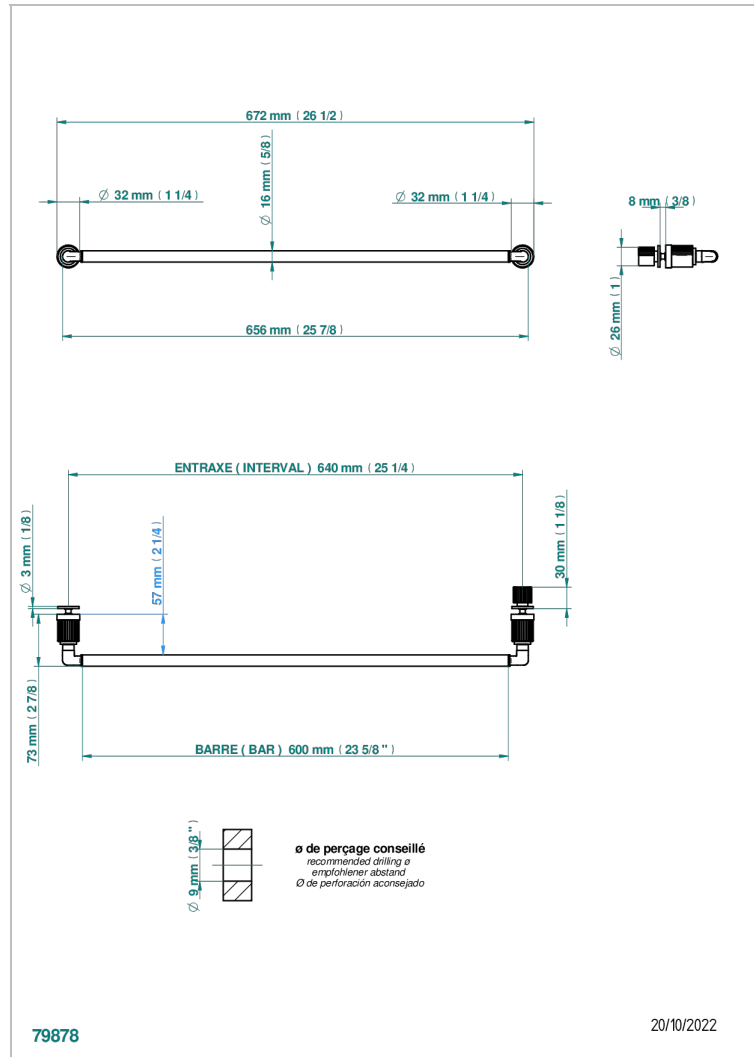

Towel rail with one rail for glass door with knob on side and escutcheon the other side

EIGENSCHAFTEN

- Estrela
- Towel rail with one rail for glass door with knob on side and escutcheon the other side

VERFÜGBARE OBERFLÄCHEN