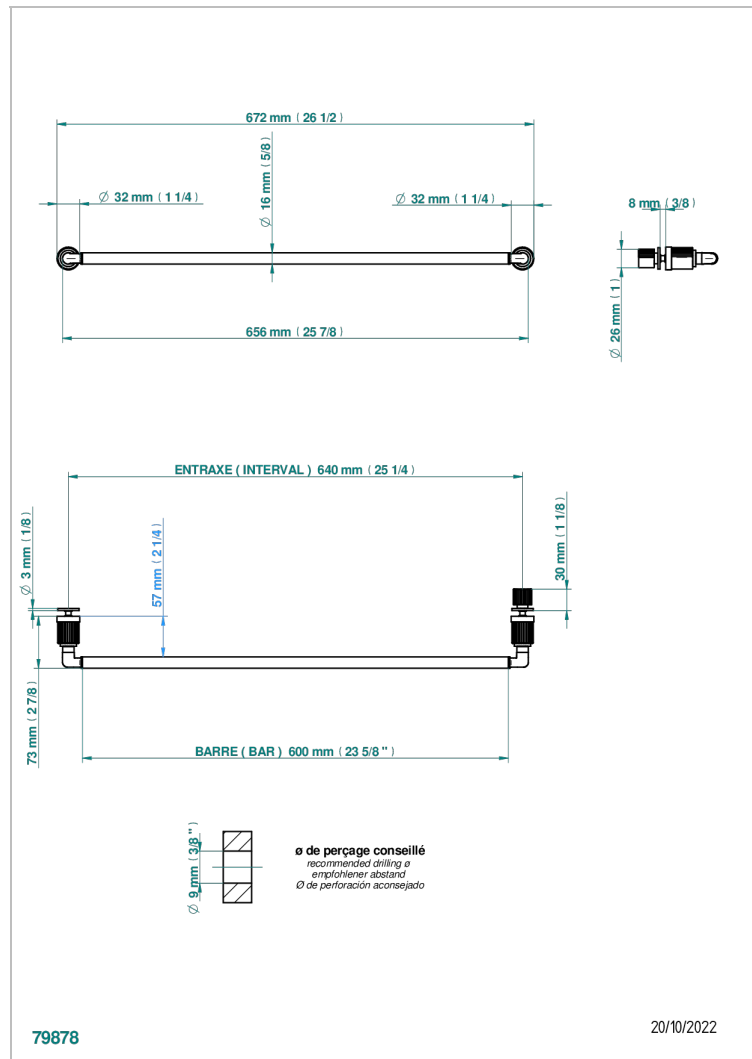

Towel rail with one rail for glass door with knob on side and escutcheon the other side

CARACTERÍSTICAS

- Estrela
- Towel rail with one rail for glass door with knob on side and escutcheon the other side