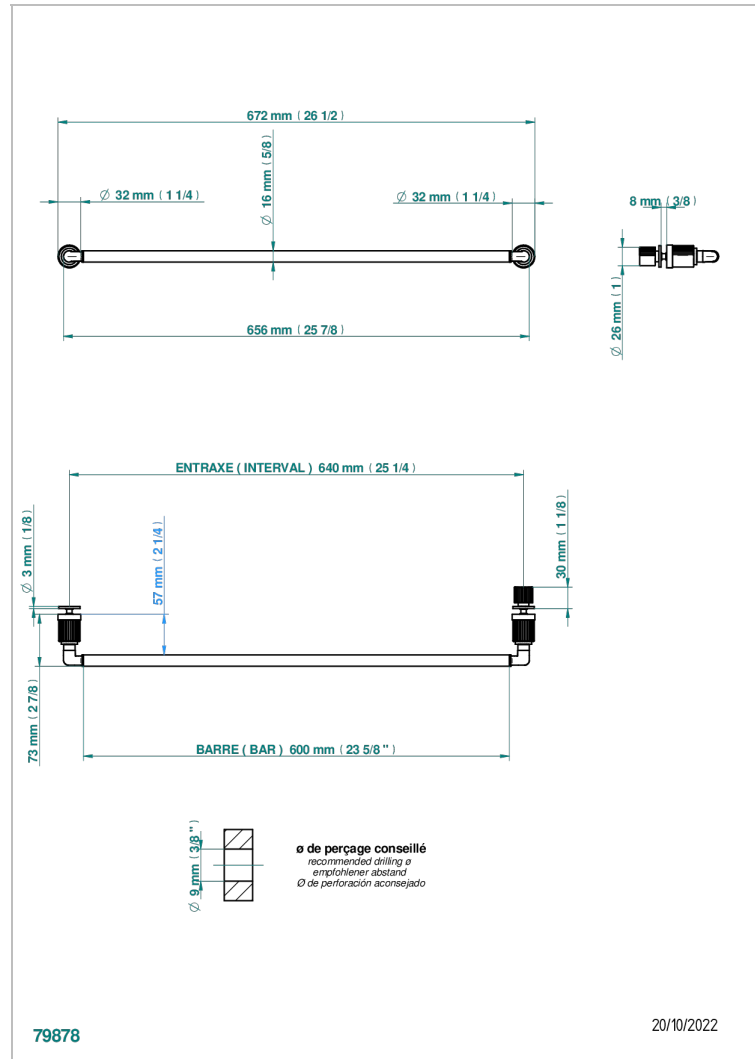

Towel rail with one rail for glass door with knob on side and escutcheon the other side

79878

20/10/2022

CHARACTERISTIC

- Estrela
- Towel rail with one rail for glass door with knob on side and escutcheon the other side

Umber PVD - H66