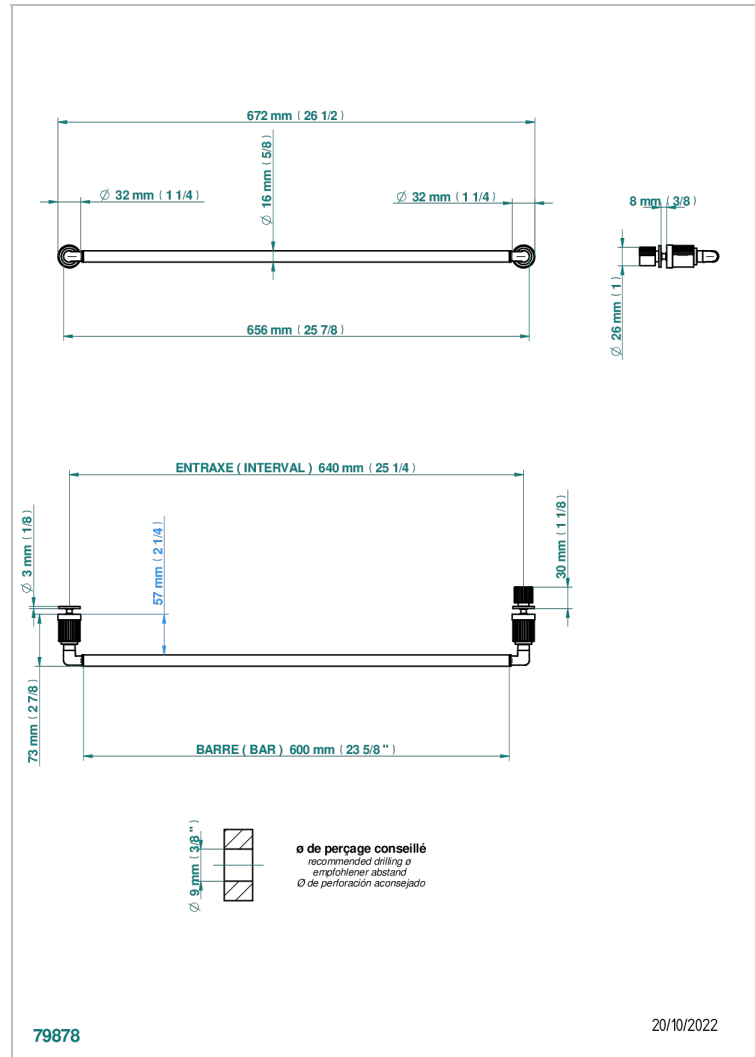

Towel rail with one rail for glass door with knob on side and escutcheon the other side

EIGENSCHAFTEN

- Estrela
- Towel rail with one rail for glass door with knob on side and escutcheon the other side

VERFÜGBARE OBERFLÄCHEN