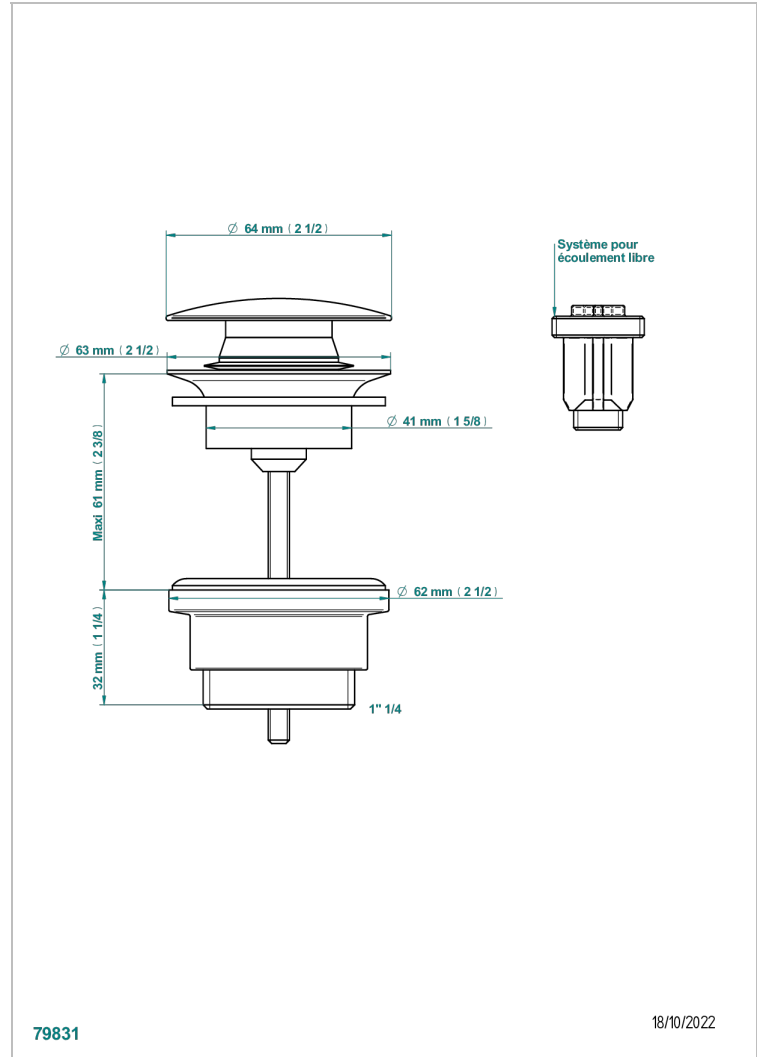

GRAND CENTRAL WHITE ONYX WITH LEVER HANDLES

U9S-316

Click waste

CHARACTERISTIC

- Grand central White Onyx with lever handles
- Click waste

AVAILABLE FINITIONS

Antique nickel - H28
Black ceram - D30
Blush PVD - H62
Brass color PVD - H49
Brown bronze color PVD - F33
Gold color PVD - H52