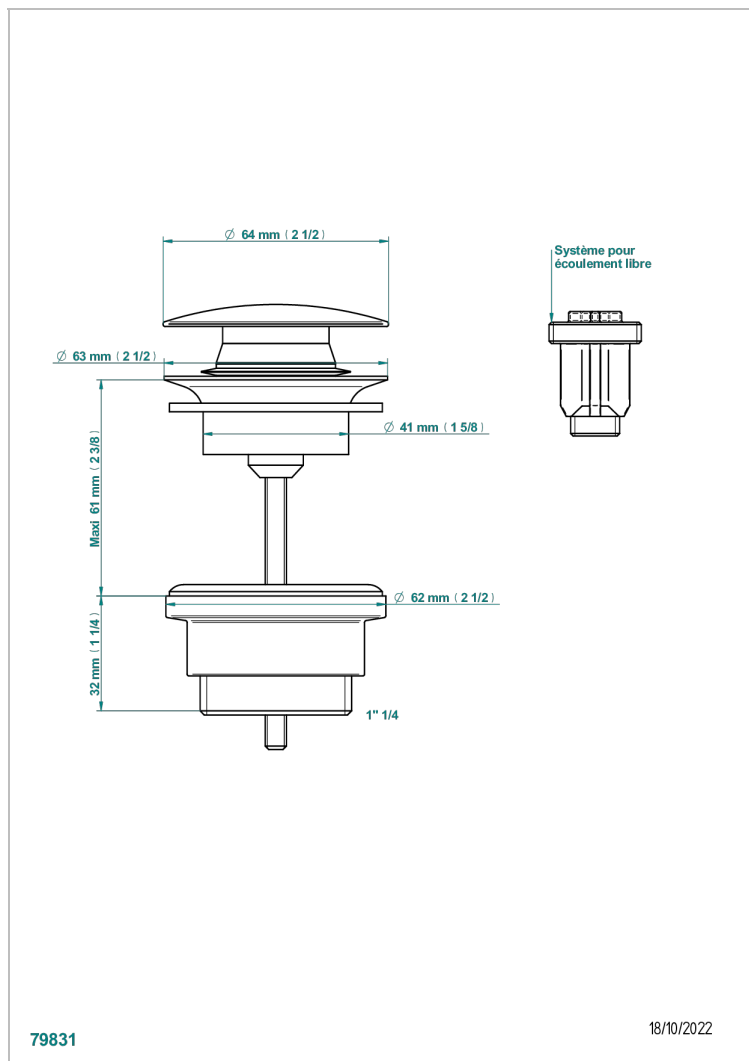

GRAND CENTRAL WHITE ONYX WITH LEVER HANDLES

U9S-316

键入式台盆下水器，欧洲款

特色

- Grand central White Onyx with lever handles
- 键入式台盆下水器，欧洲款

可选饰面

Black ceram - D30
Blush PVD - H62
Graphite PVD - H64
Matt Umber PVD - H67
Matt blush PVD - H60
Matt graphite PVD - H65

抛光镍 - B01
浅金 - F30
漆面铜 - D01