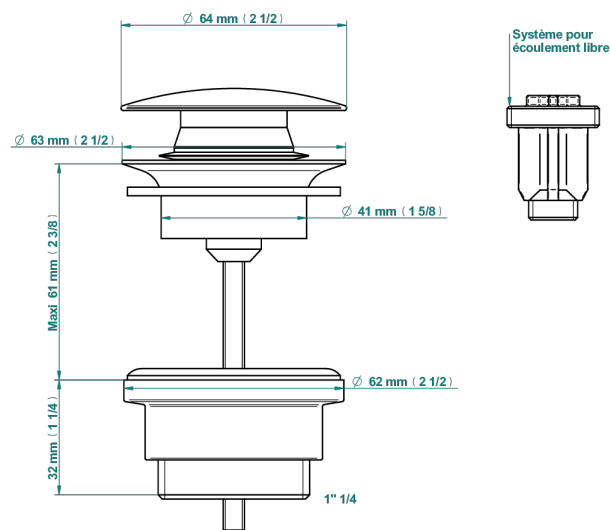

GRAND CENTRAL WHITE ONYX

U9R-316

Click waste

THG[®]
PARIS

79831

18/10/2022

CHARACTERISTIC

- Grand central White Onyx
- Click waste