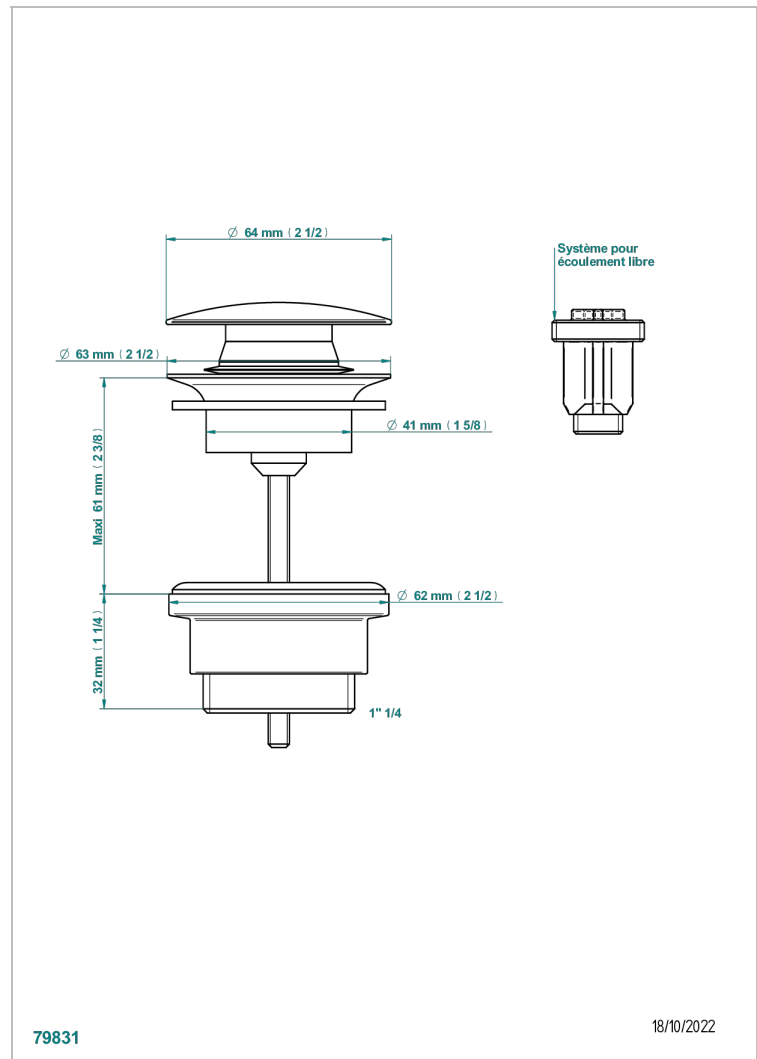

GRAND CENTRAL WHITE ONYX

U9R-316

Click waste

THG[®]
PARIS

CHARACTERISTIC

- Grand central White Onyx
- Click waste

AVAILABLE FINITIONS

Antique nickel - H28
Black ceram - D30
Blush PVD - H62
Brass color PVD - H49
Brown bronze color PVD - F33
Gold color PVD - H52