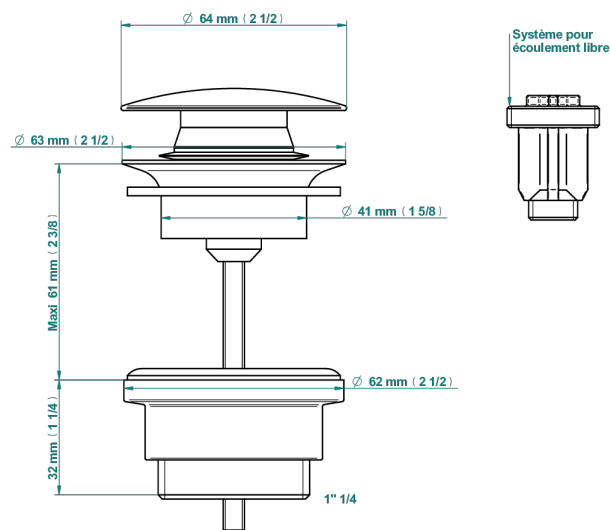

GRAND CENTRAL BLACK ONYX WITH LEVER

U9N-316

Click waste

79831

18/10/2022

CHARACTERISTIC

- Grand central Black Onyx with lever
- Click waste

AVAILABLE FINITIONS