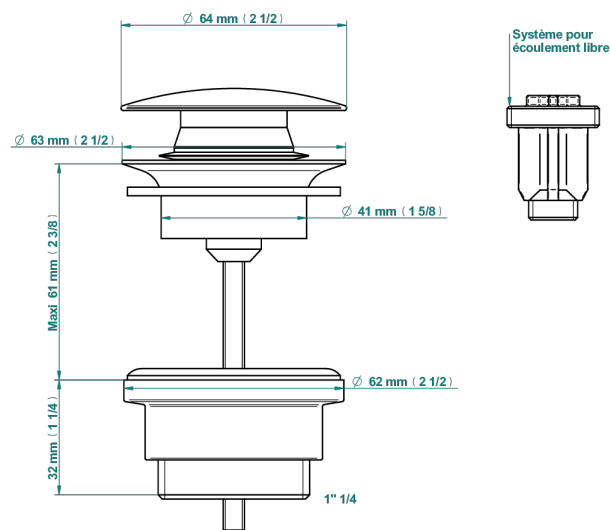

GRAND CENTRAL BLACK ONYX WITH LEVER

U9N-316

Click waste

79831

18/10/2022

CHARACTERISTIC

- Grand central Black Onyx with lever
- Click waste

AVAILABLE FINITIONS

Antique nickel - H28
Black ceram - D30
Blush PVD - H62
Brass color PVD - H49
Brown bronze color PVD - F33
Gold color PVD - H52

Graphite PVD - H64
Lacquered light bronze - D01
Matt Umber PVD - H67
Matt blush PVD - H60
Matt brass color PVD - H50
Matt brown bronze color PVD - F34

Matt chrome - C02
Matt gold - F07
Matt gold color PVD - H53
Matt graphite PVD - H65
Matt nickel (color finish) - C01
Matt nickel color PVD - H56

Natural smoked Brass - A13
Nickel color PVD - H55
Polished chrome (color finish) - A02
Polished gold (color finish) - F01
Polished nickel - B01
Soft gold - F30

Soft matt gold - F31
Umber PVD - H66
Varnished matt antique red copper (color finish) - H07