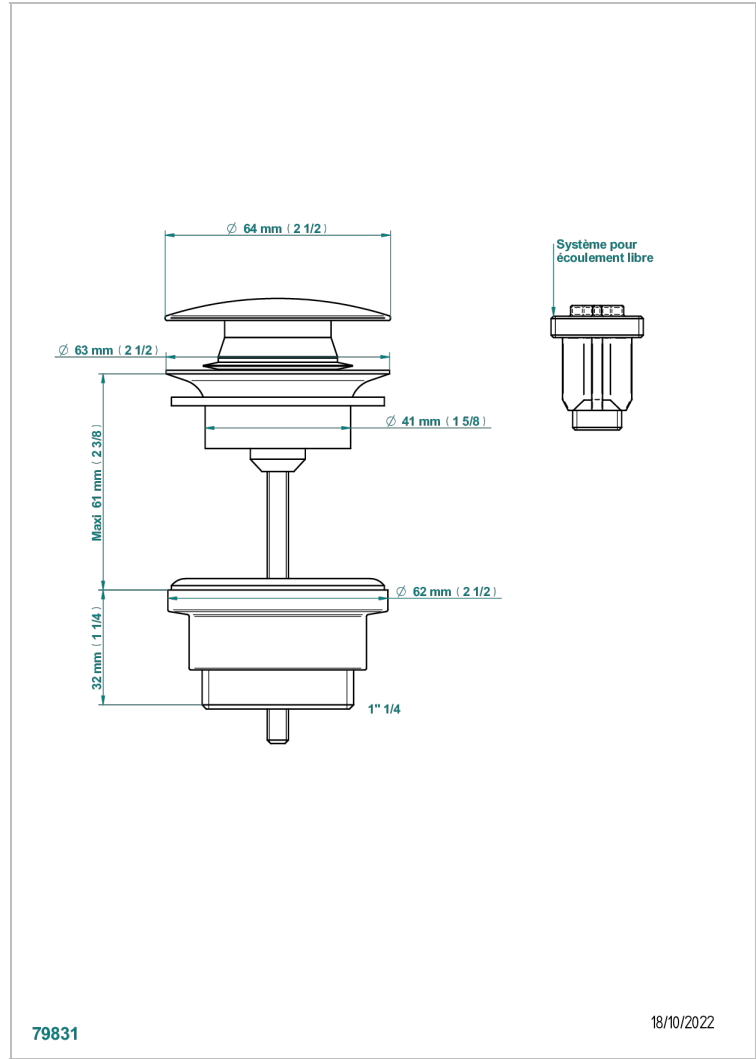

GRAND CENTRAL BLACK ONYX WITH LEVER

U9N-316

键入式台盆下水器，欧洲款

THG[®]
PARIS

79831

18/10/2022

特色

- Grand central Black Onyx with lever
- 键入式台盆下水器，欧洲款

可选饰面

Black ceram - D30
Blush PVD - H62
Graphite PVD - H64
Matt Umber PVD - H67
Matt blush PVD - H60
Matt graphite PVD - H65

Natural smoked Brass - A13
PVD哑光棕铜 - F34
PVD哑光金 - H53
PVD哑光铜 - H50
PVD哑光镍 - H56
PVD抛光铜 - H49