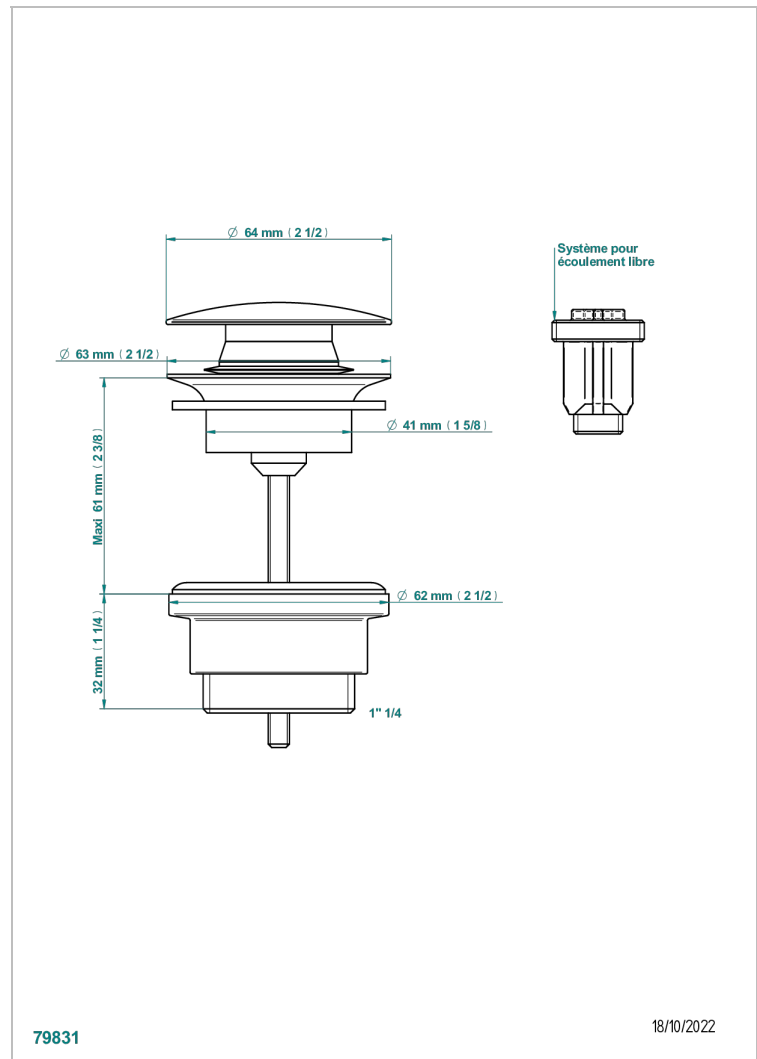

GRAND CENTRAL BLACK ONYX

U9M-316

Click waste

THG®
PARIS

CHARACTERISTIC

- Grand central Black Onyx
- Click waste

AVAILABLE FINITIONS

Antique nickel - H28
Black ceram - D30
Blush PVD - H62
Brass color PVD - H49
Brown bronze color PVD - F33
Gold color PVD - H52

Graphite PVD - H64
Lacquered light bronze - D01
Matt Umber PVD - H67
Matt blush PVD - H60
Matt brass color PVD - H50
Matt brown bronze color PVD - F34

Matt chrome - C02
Matt gold - F07
Matt gold color PVD - H53
Matt graphite PVD - H65
Matt nickel (color finish) - C01
Matt nickel color PVD - H56

Natural smoked Brass - A13
Nickel color PVD - H55
Polished chrome (color finish) - A02
Polished gold (color finish) - F01
Polished nickel - B01
Soft gold - F30

Soft matt gold - F31
Umber PVD - H66
Varnished matt antique red copper (color finish) - H07