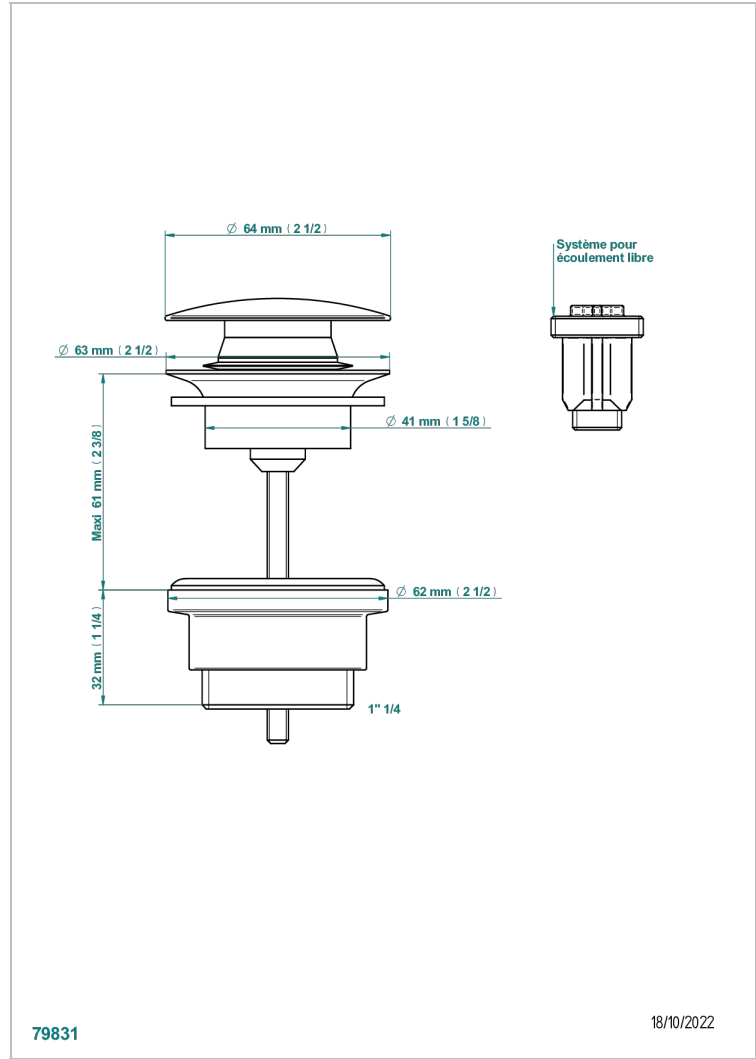

GRAND CENTRAL METAL WITH LEVER

U9L-316

键入式台盆下水器，欧洲款

THG[®]
PARIS

特色

- Grand central Metal with lever
- 键入式台盆下水器，欧洲款

可选饰面

Black ceram - D30
Blush PVD - H62
Graphite PVD - H64
Matt Umber PVD - H67
Matt blush PVD - H60
Matt graphite PVD - H65