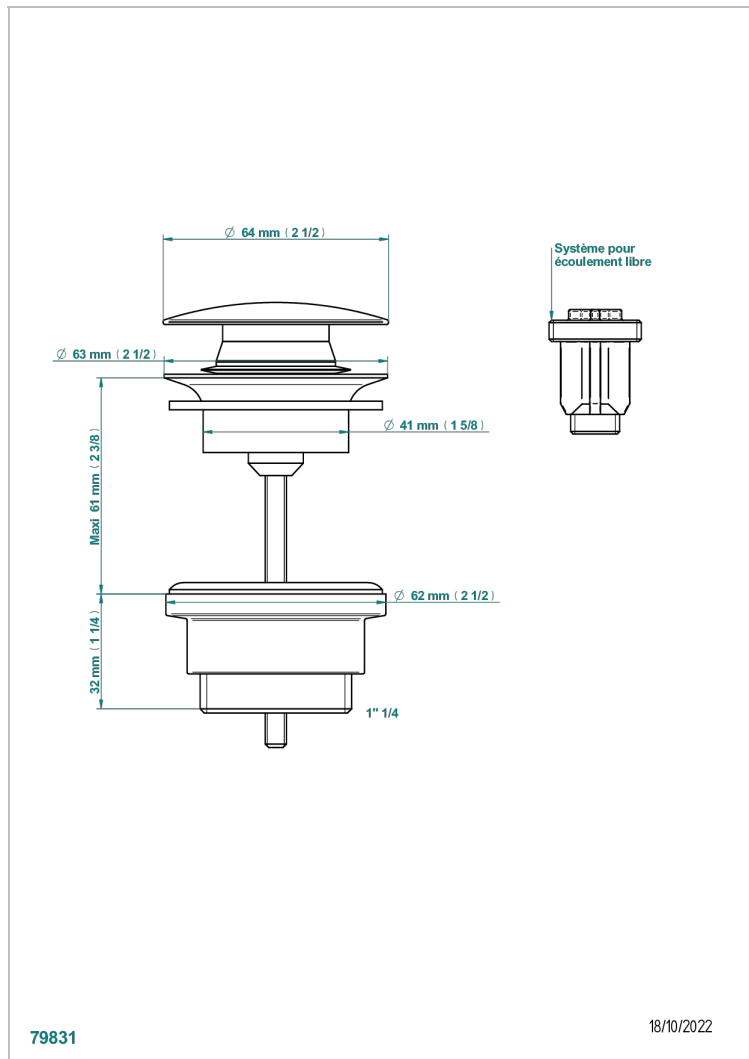

WEST COAST WITH GUILLOCHE DECOR WITH LEVER

U9D-316

键入式台盆下水器，欧洲款

79831

18/10/2022

特色

- West coast with Guilloché decor with lever
- 键入式台盆下水器，欧洲款

可选饰面