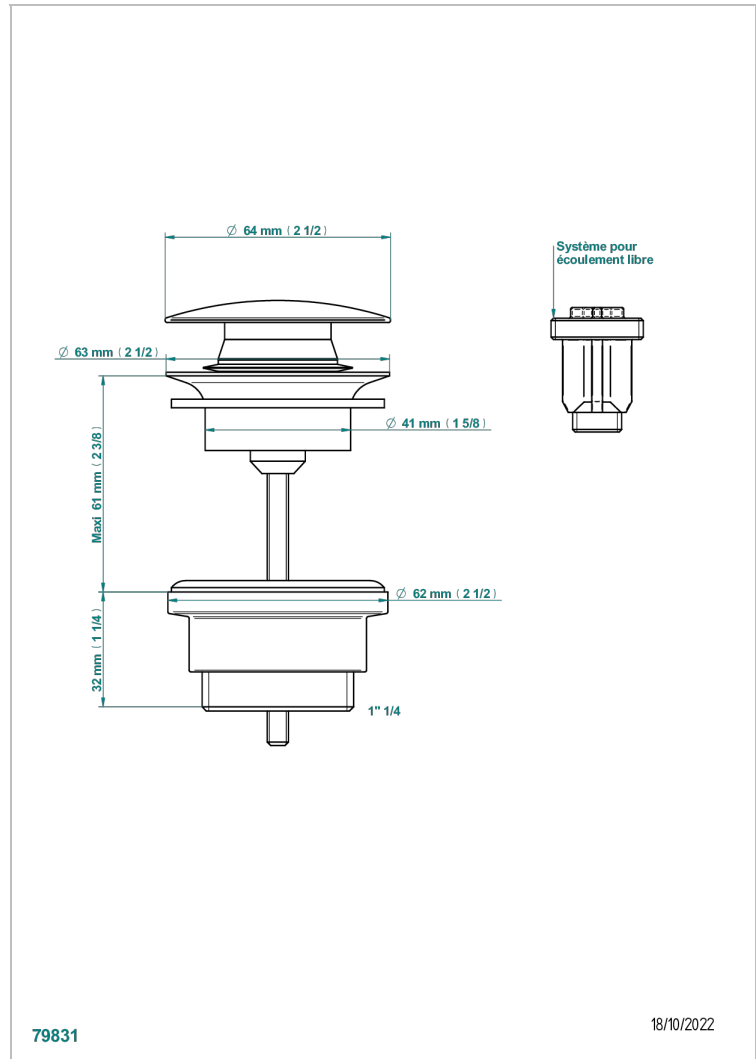

WEST COAST WITH GUILLOCHE DECOR

U9C-316

键入式台盆下水器，欧洲款

THG[®]
PARIS

79831

18/10/2022

特色

- West coast with Guilloché decor
- 键入式台盆下水器，欧洲款

可选饰面

Black ceram - D30
Blush PVD - H62
Graphite PVD - H64
Matt Umber PVD - H67
Matt blush PVD - H60
Matt graphite PVD - H65

Natural smoked Brass - A13
PVD哑光棕铜 - F34
PVD哑光金 - H53
PVD哑光铜 - H50
PVD哑光镍 - H56
PVD抛光铜 - H49