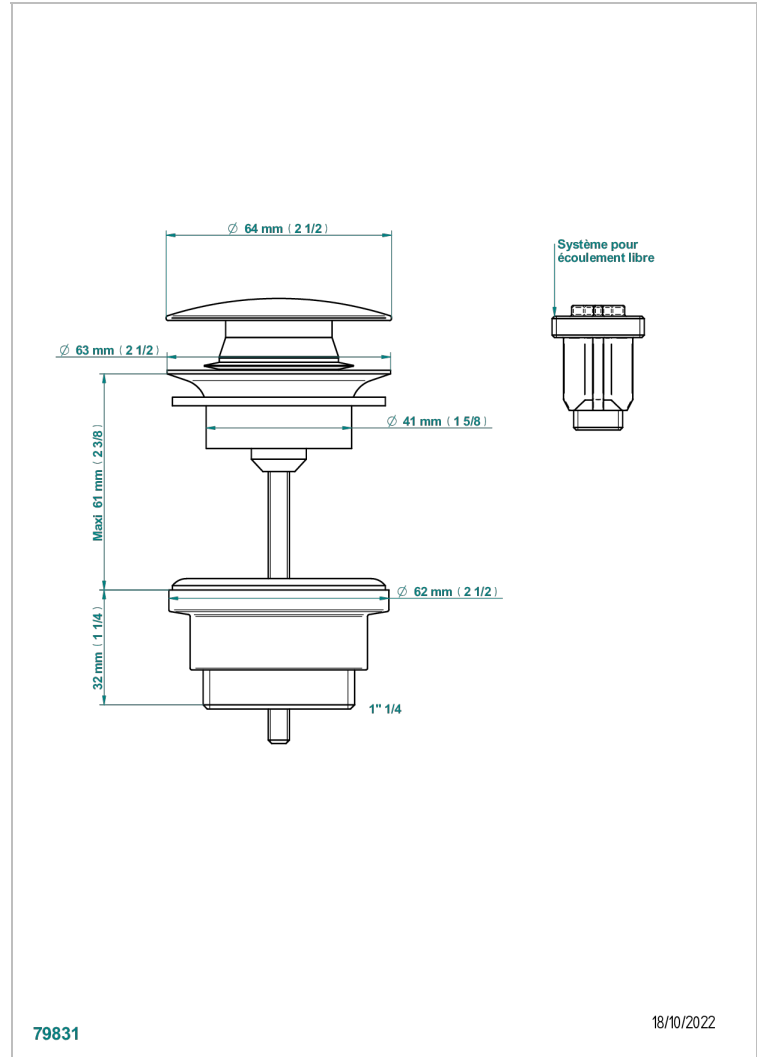

CORVAIR FIOR DI BOSCO WITH LEVER

U8L-316

Click waste

THG[®]
PARIS

CHARACTERISTIC

- Corvoir Fior di Bosco with lever
- Click waste

AVAILABLE FINITIONS

Black ceram - D30
Blush PVD - H62
Brass color PVD - H49
Brown bronze color PVD - F33
Gold color PVD - H52
Graphite PVD - H64

Lacquered light bronze - D01
Matt Umber PVD - H67
Matt blush PVD - H60
Matt brass color PVD - H50
Matt brown bronze color PVD - F34
Matt chrome - C02

Matt gold - F07
Matt gold color PVD - H53
Matt graphite PVD - H65
Matt nickel (color finish) - C01
Matt nickel color PVD - H56
Nickel color PVD - H55