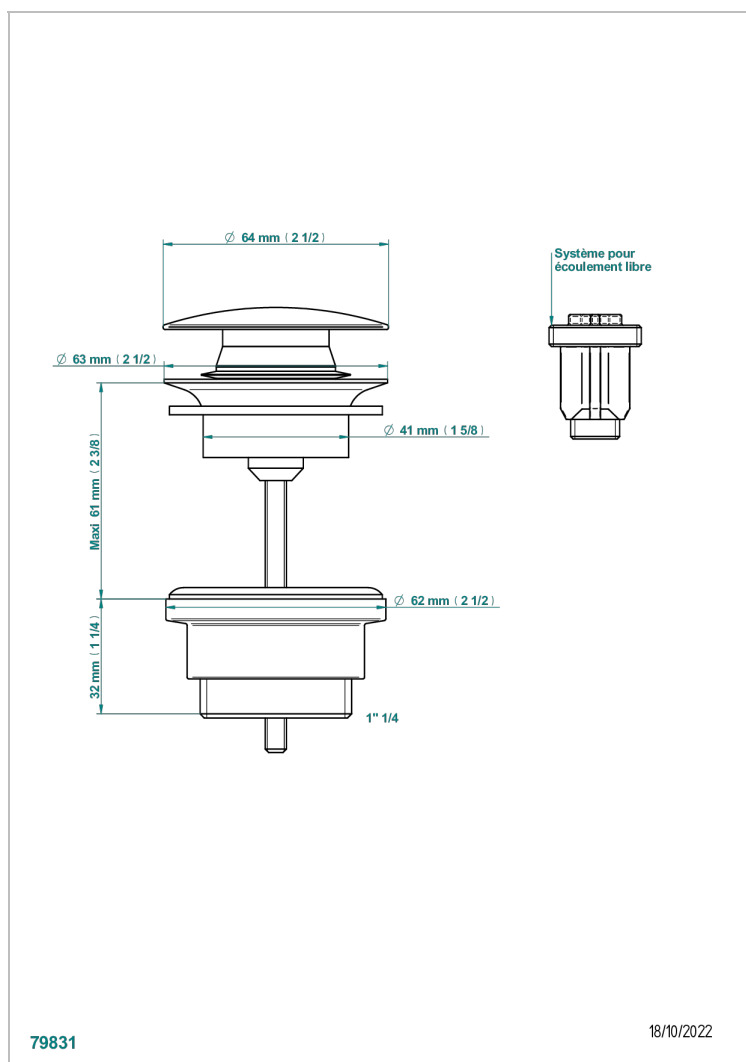

# CORVAIR PORTORO WITH LEVER

U8J-316

Click waste

THG<sup>®</sup>  
PARIS

## CHARACTERISTIC

- Corvaair Portoro with lever
- Click waste