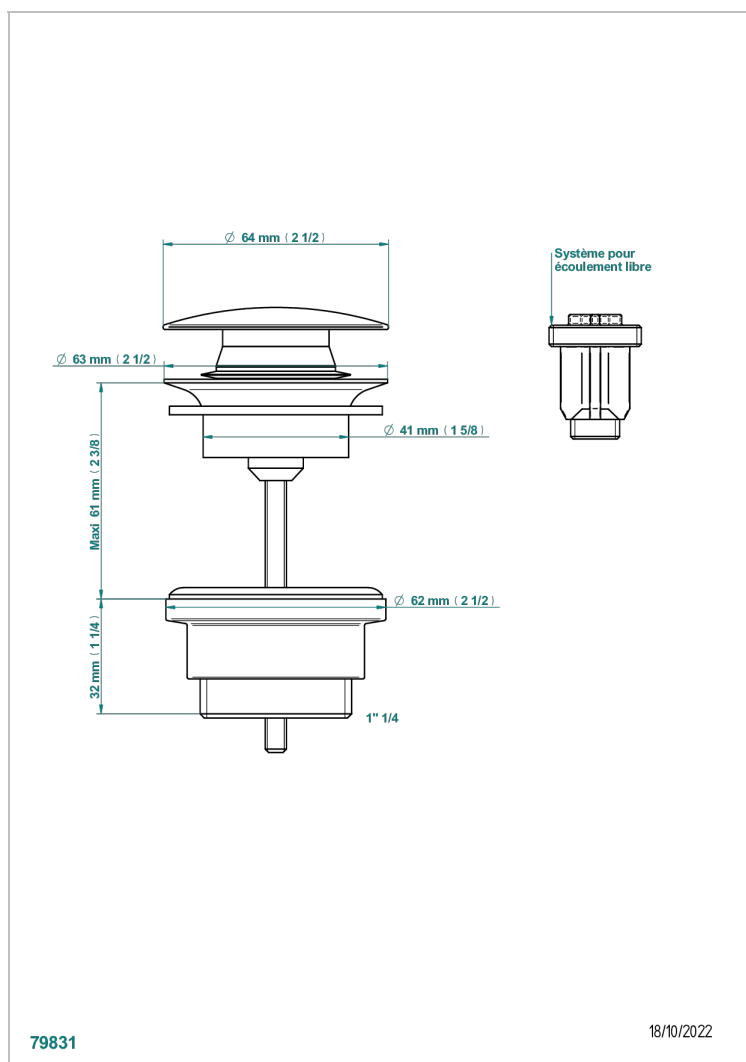

CORVAIR PORTORO WITH LEVER

U8J-316

Click waste

THG[®]
PARIS

CHARACTERISTIC

- Corvaair Portoro with lever
- Click waste

AVAILABLE FINITIONS

Black ceram - D30
Blush PVD - H62
Brass color PVD - H49
Brown bronze color PVD - F33
Gold color PVD - H52
Graphite PVD - H64

Lacquered light bronze - D01
Matt Umber PVD - H67
Matt blush PVD - H60
Matt brass color PVD - H50
Matt brown bronze color PVD - F34
Matt chrome - C02

Matt gold - F07
Matt gold color PVD - H53
Matt graphite PVD - H65
Matt nickel (color finish) - C01
Matt nickel color PVD - H56
Nickel color PVD - H55