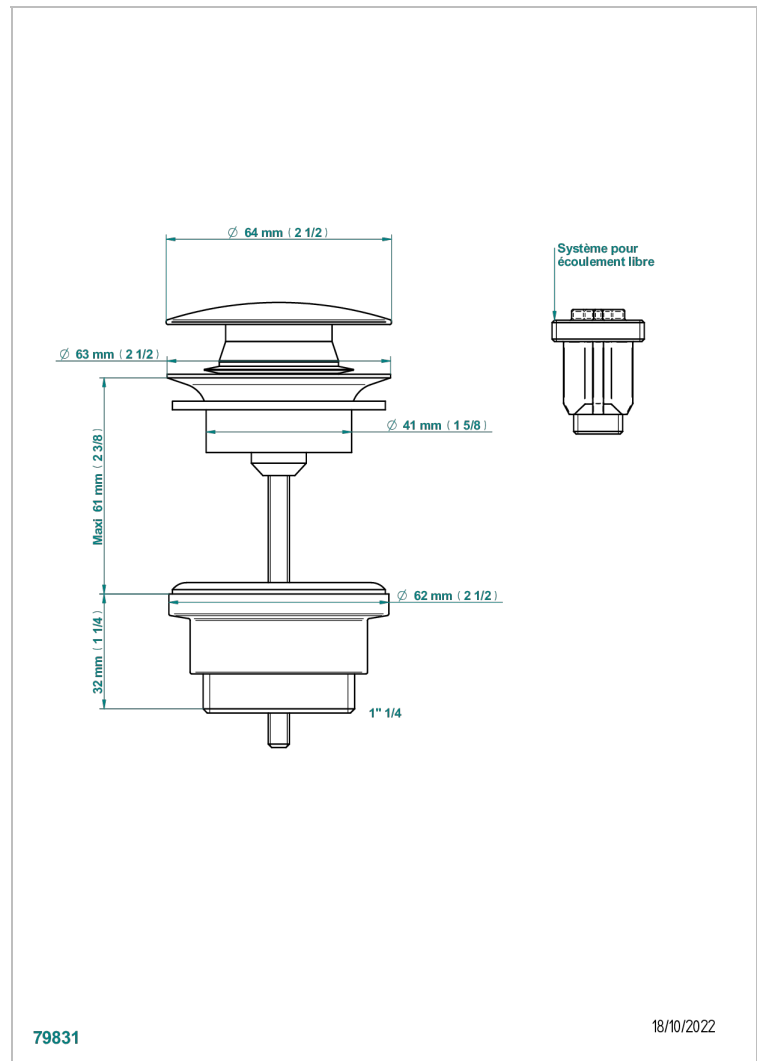

CORVAIR PORTORO WITH LEVER

U8J-316

Click waste

THG[®]
PARIS

CHARACTERISTIC

- Corvaair Portoro with lever
- Click waste

AVAILABLE FINITIONS

Black ceram - D30
Blush PVD - H62
Brass color PVD - H49
Brown bronze color PVD - F33
Gold color PVD - H52
Graphite PVD - H64

Lacquered light bronze - D01
Matt Umber PVD - H67
Matt blush PVD - H60
Matt brass color PVD - H50
Matt brown bronze color PVD - F34
Matt chrome - C02

Matt gold - F07
Matt gold color PVD - H53
Matt graphite PVD - H65
Matt nickel (color finish) - C01
Matt nickel color PVD - H56
Nickel color PVD - H55