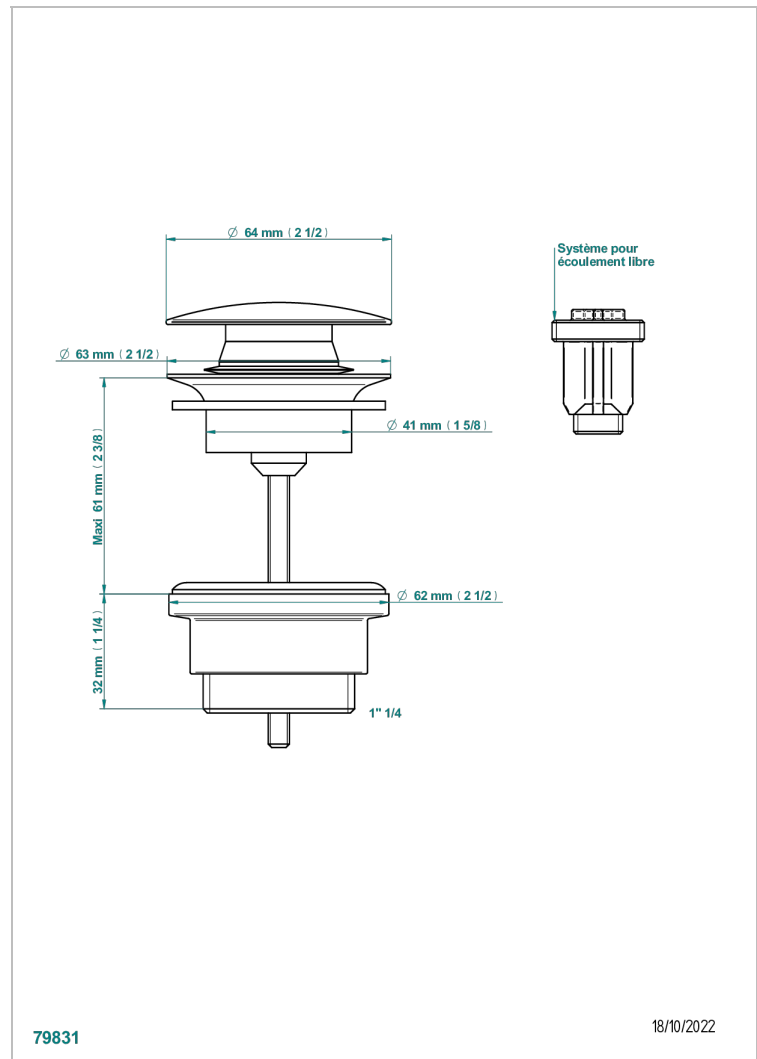

CORVAIR PORTORO

U8H-316

Click waste

THG[®]
PARIS

CHARACTERISTIC

- Corvaair Portoro
- Click waste

AVAILABLE FINITIONS

Black ceram - D30
Blush PVD - H62
Brass color PVD - H49
Brown bronze color PVD - F33
Gold color PVD - H52
Graphite PVD - H64

Lacquered light bronze - D01
Matt Umber PVD - H67
Matt blush PVD - H60
Matt brass color PVD - H50
Matt brown bronze color PVD - F34
Matt chrome - C02

Matt gold - F07
Matt gold color PVD - H53
Matt graphite PVD - H65
Matt nickel (color finish) - C01
Matt nickel color PVD - H56
Nickel color PVD - H55