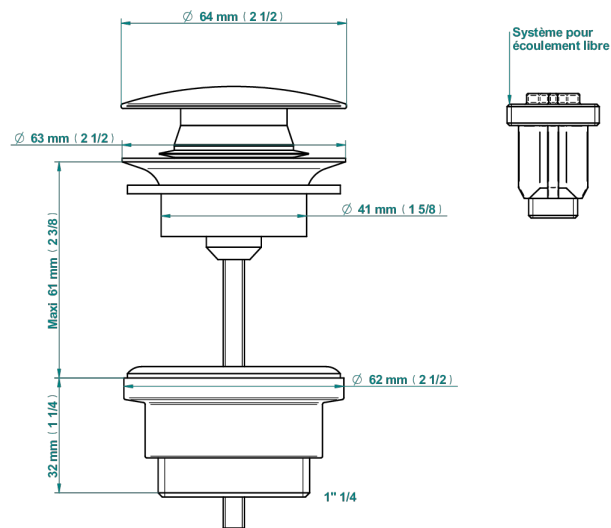

CORVAIR HOWLITE WITH LEVER

U8G-316

Click waste

THG®
PARIS

79831

18/10/2022

CHARACTERISTIC

- Corvaire Howlite with lever
- Click waste

AVAILABLE FINITIONS

Black ceram - D30
Blush PVD - H62
Brass color PVD - H49
Brown bronze color PVD - F33
Gold color PVD - H52
Graphite PVD - H64

Lacquered light bronze - D01
Matt Umber PVD - H67
Matt blush PVD - H60
Matt brass color PVD - H50
Matt brown bronze color PVD - F34
Matt chrome - C02

Matt gold - F07
Matt gold color PVD - H53
Matt graphite PVD - H65
Matt nickel (color finish) - C01
Matt nickel color PVD - H56
Nickel color PVD - H55

Polished chrome (color finish) - A02
Polished gold (color finish) - F01
Polished nickel - B01
Soft gold - F30
Soft matt gold - F31
Umber PVD - H66