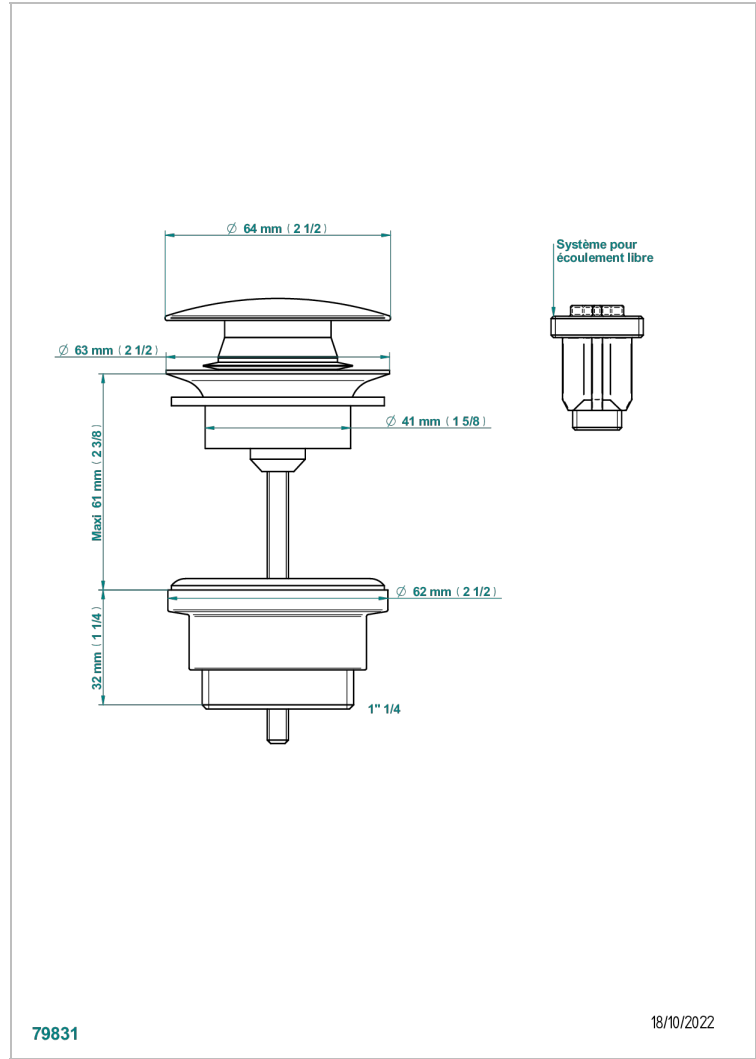

CORVAIR WITH LEVER

U8E-316

键入式台盆下水器，欧洲款

THG[®]
PARIS

特色

- Corvaire with lever
- 键入式台盆下水器，欧洲款

可选饰面

Black ceram - D30
Blush PVD - H62
Graphite PVD - H64
Matt Umber PVD - H67
Matt blush PVD - H60
Matt graphite PVD - H65

漆面铜 - D01