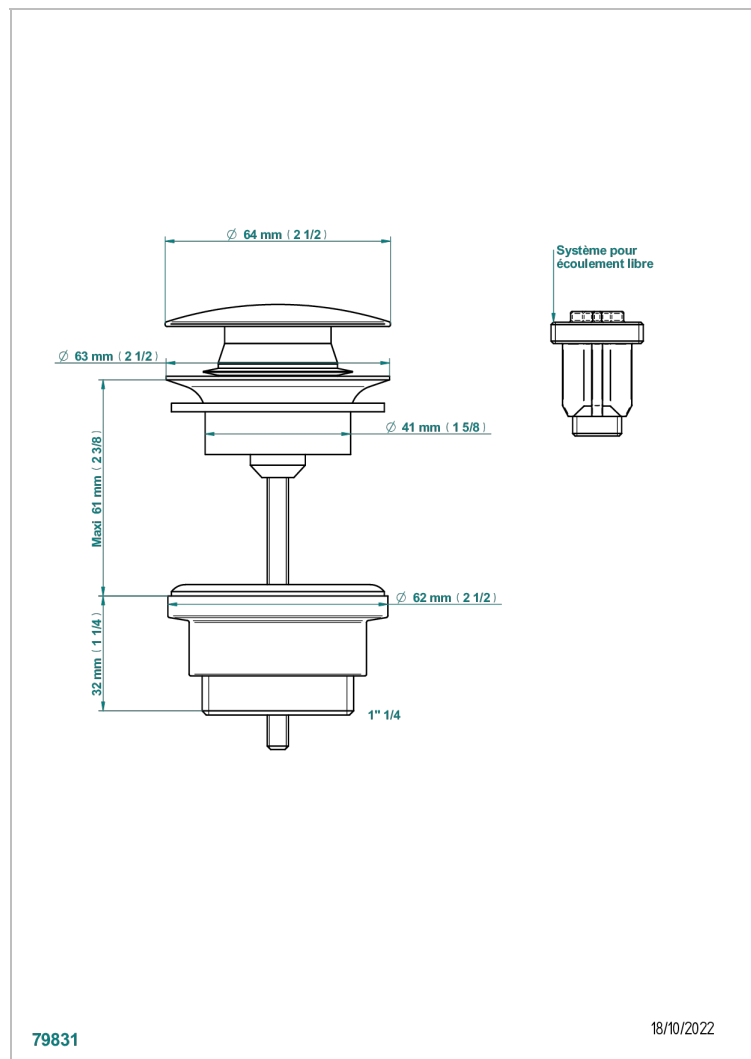

MONTE CARLO, WHITE GOLD PORCELAIN

U8C-316

Click waste

CHARACTERISTIC

- Monte Carlo, white gold porcelain
- Click waste

AVAILABLE FINITIONS

Antique nickel - H28
Black ceram - D30
Lacquered light bronze - D01
Matt chrome - C02
Matt gold - F07
Matt nickel (color finish) - C01

Polished chrome (color finish) - A02
Polished chrome / Polished gold (color finish) - G02
Polished gold (color finish) - F01
Polished nickel - B01
Soft gold - F30
Soft matt gold - F31

Varnished matt antique red copper (color finish) - H07