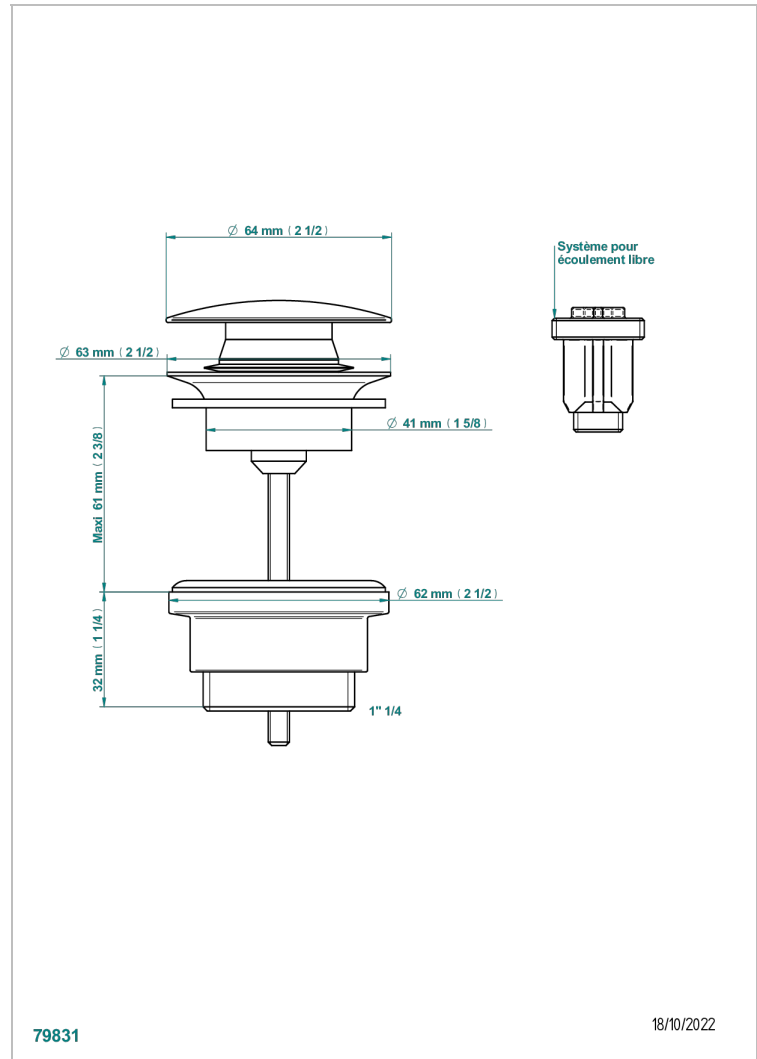

TROCADERO LAPIS LAZULI

U7B-316

Click waste

THG[®]
PARIS

CHARACTERISTIC

- Trocadéro Lapis Lazuli
- Click waste

AVAILABLE FINITIONS

Antique nickel - H28
Black ceram - D30
Blush PVD - H62
Brass color PVD - H49
Brown bronze color PVD - F33
Gold color PVD - H52