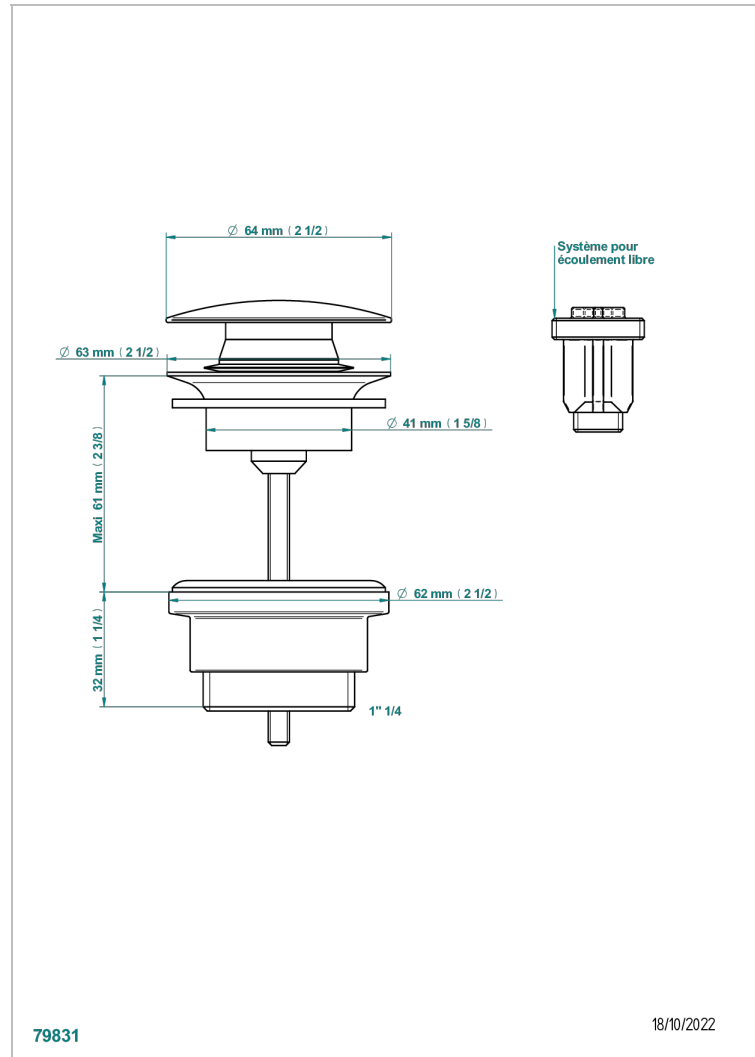

# TROCADERO MALACHITE

U7A-316

Click waste

THG<sup>®</sup>  
PARIS

## AVAILABLE FINITIONS

Antique nickel - H28  
Black ceram - D30  
Blush PVD - H62  
Brass color PVD - H49  
Brown bronze color PVD - F33  
Gold color PVD - H52

Graphite PVD - H64  
Matt Umber PVD - H67  
Matt blush PVD - H60  
Matt brass color PVD - H50  
Matt brown bronze color PVD - F34  
Matt chrome - C02