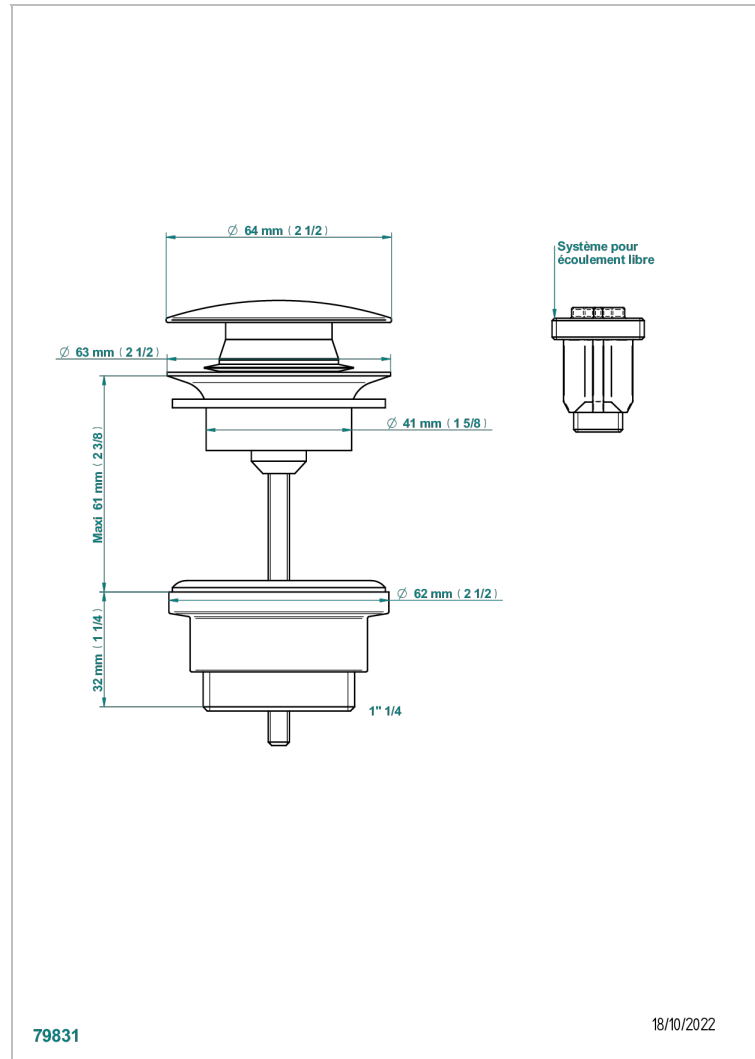

TROCADERO MALACHITE

U7A-316

Click waste

THG[®]
PARIS

CHARACTERISTIC

- Trocadéro Malachite
- Click waste

AVAILABLE FINITIONS

Antique nickel - H28
Black ceram - D30
Blush PVD - H62
Brass color PVD - H49
Brown bronze color PVD - F33
Gold color PVD - H52