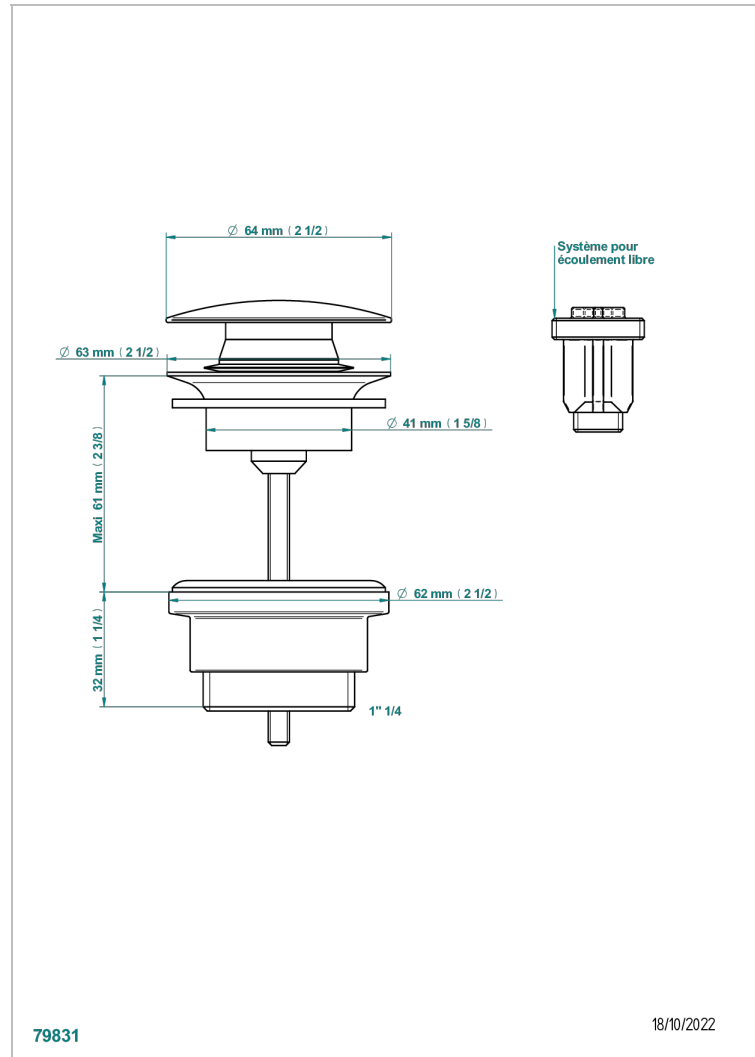

TROCADERO MALACHITE

U7A-316

Click waste

THG[®]
PARIS

CHARACTERISTIC

- Trocadéro Malachite
- Click waste

AVAILABLE FINITIONS

Antique nickel - H28
Black ceram - D30
Blush PVD - H62
Brass color PVD - H49
Brown bronze color PVD - F33
Gold color PVD - H52