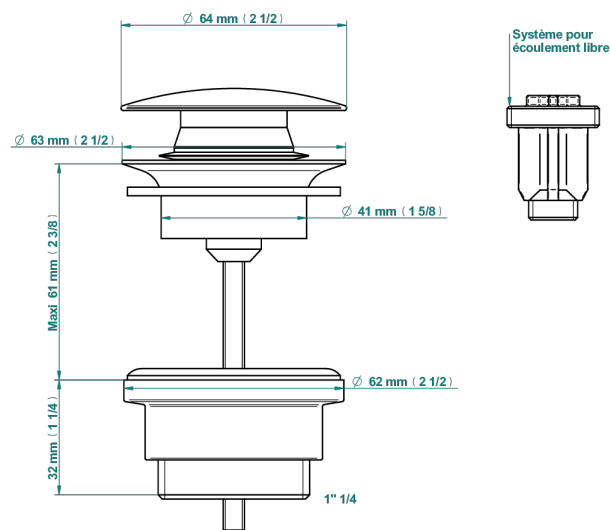

INFINI WHITE PORCELAIN WITH GOLD DECOR

U2F-316

Click waste

79831

18/10/2022

CHARACTERISTIC

- Infini White Porcelain with Gold decor
- Click waste

AVAILABLE FINITIONS