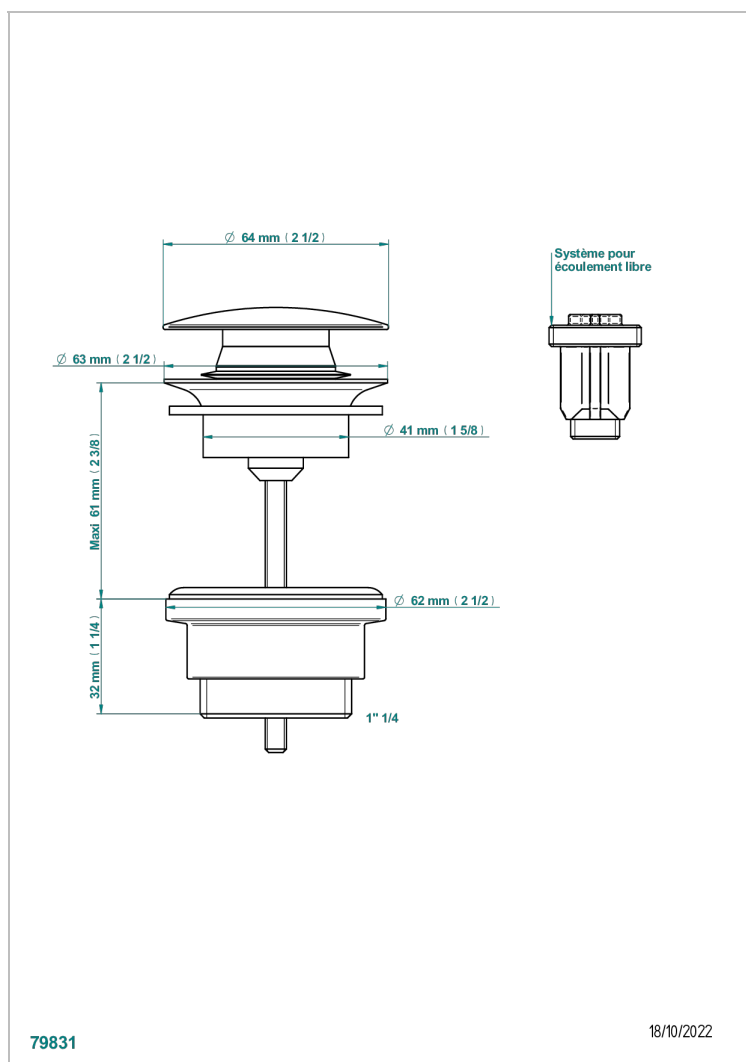

# INFINI WHITE PORCELAIN WITH GOLD DECOR

U2F-316

Click waste

## CHARACTERISTIC

- Infini White Porcelain with Gold decor
- Click waste

## AVAILABLE FINITIONS

Antique nickel - H28  
Black ceram - D30  
Blush PVD - H62  
Brass color PVD - H49  
Brown bronze color PVD - F33  
Gold color PVD - H52

Graphite PVD - H64  
Lacquered light bronze - D01  
Matt Umber PVD - H67  
Matt blush PVD - H60  
Matt brass color PVD - H50  
Matt brown bronze color PVD - F34