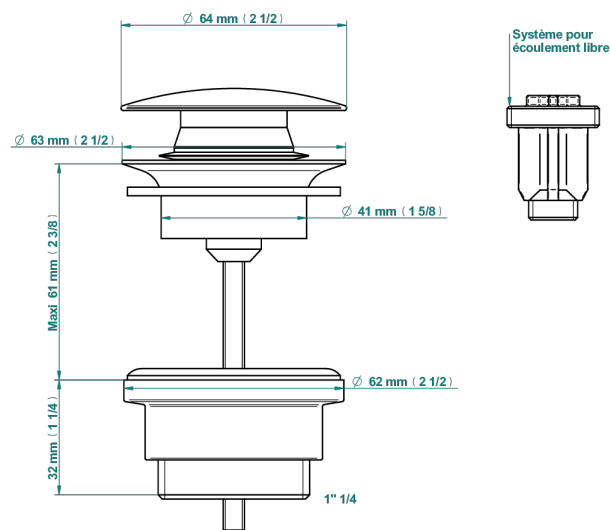

INFINI WHITE PORCELAIN WITH PLATINUM DECOR

U2E-316

Click waste

79831

18/10/2022

CHARACTERISTIC

- Infini White Porcelain with Platinum decor
- Click waste

AVAILABLE FINITIONS