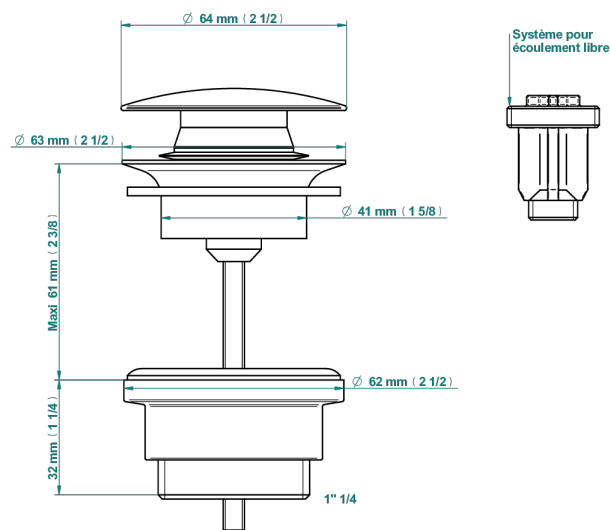

INFINI WHITE PORCELAIN WITH PLATINUM DECOR

U2E-316

Click waste

79831

18/10/2022

CHARACTERISTIC

- Infini White Porcelain with Platinum decor
- Click waste

AVAILABLE FINITIONS

Antique nickel - H28
Black ceram - D30
Blush PVD - H62
Brass color PVD - H49
Brown bronze color PVD - F33
Gold color PVD - H52

Graphite PVD - H64
Lacquered light bronze - D01
Matt Umber PVD - H67
Matt blush PVD - H60
Matt brass color PVD - H50
Matt brown bronze color PVD - F34

Matt chrome - C02
Matt gold - F07
Matt gold color PVD - H53
Matt graphite PVD - H65
Matt nickel (color finish) - C01
Matt nickel color PVD - H56

Nickel color PVD - H55
Polished chrome (color finish) - A02
Polished gold (color finish) - F01
Polished nickel - B01
Soft gold - F30
Soft matt gold - F31

Umber PVD - H66
Varnished matt antique red copper
(color finish) - H07