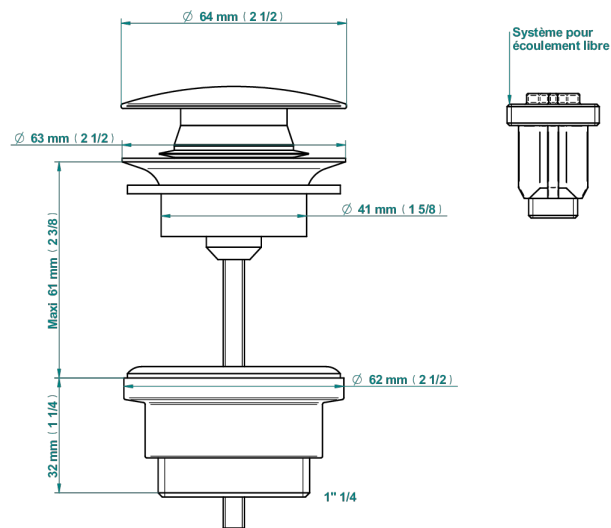

LES ONDES WITH LEVER

G8B-316

Click waste

THG®
PARIS

79831

18/10/2022

CHARACTERISTIC

- Les Ondes with lever
- Click waste

AVAILABLE FINITIONS

Antique nickel - H28
Black ceram - D30
Blush PVD - H62
Brass color PVD - H49
Brown bronze color PVD - F33
Gold color PVD - H52

Graphite PVD - H64
Lacquered light bronze - D01
Matt Umber PVD - H67
Matt blush PVD - H60
Matt brass color PVD - H50
Matt brown bronze color PVD - F34

Matt chrome - C02
Matt gold - F07
Matt gold color PVD - H53
Matt graphite PVD - H65
Matt nickel (color finish) - C01
Matt nickel color PVD - H56

Natural smoked Brass - A13
Nickel color PVD - H55
Polished chrome (color finish) - A02
Polished chrome / Polished gold (color finish) - G02
Polished gold (color finish) - F01
Polished nickel - B01

Soft gold - F30
Soft matt gold - F31
Umber PVD - H66
Varnished matt antique red copper (color finish) - H07