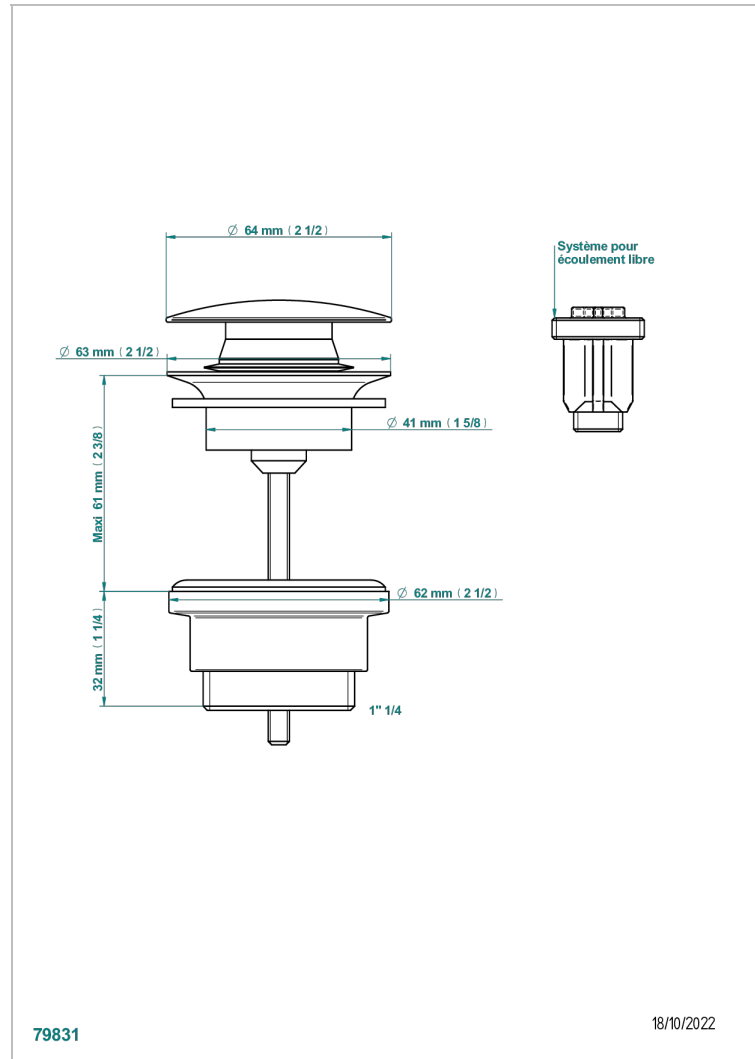

MONTAIGNE VENUS WHITE MARBLE WITH LEVER HANDLES

G3W-316

Click waste

CHARACTERISTIC

- Montaigne Venus white marble with lever handles
- Click waste

AVAILABLE FINITIONS

Antique nickel - H28
Black ceram - D30
Blush PVD - H62
Brass color PVD - H49
Brown bronze color PVD - F33
Gold color PVD - H52

Nickel color PVD - H55
Polished chrome (color finish) - A02
Polished chrome / Polished gold (color finish) - G02
Polished gold (color finish) - F01
Polished nickel - B01
Soft gold - F30

Soft matt gold - F31
Umber PVD - H66
Varnished matt antique red copper (color finish) - H07