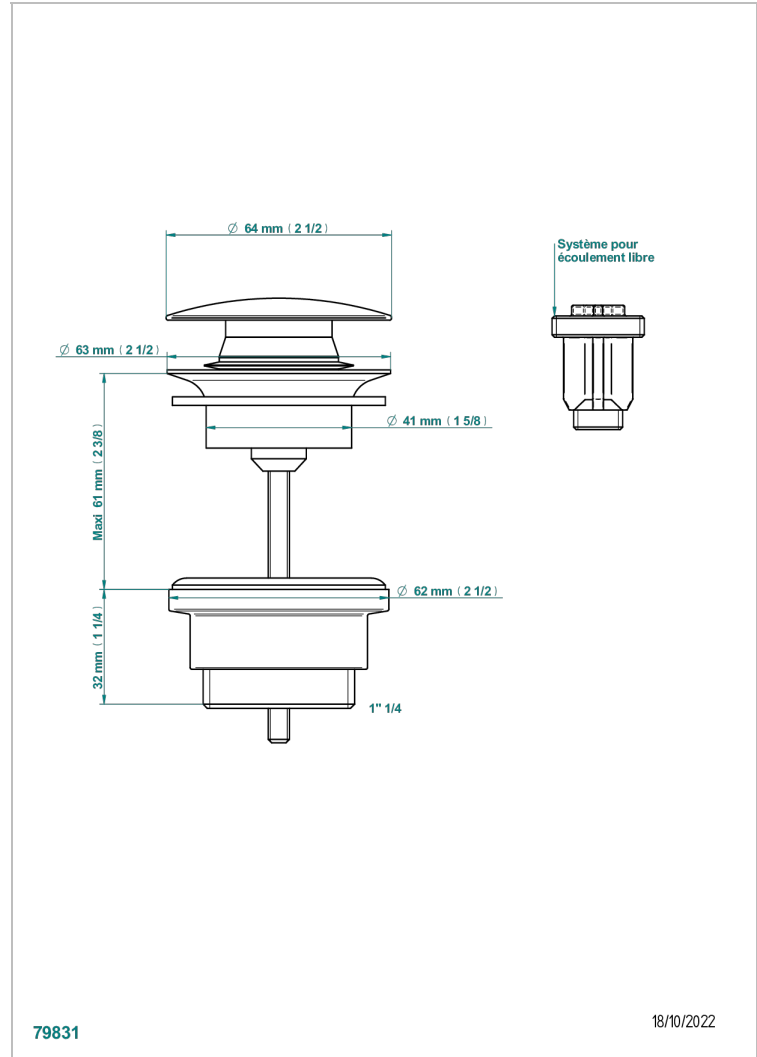

MONTAIGNE VENUS WHITE MARBLE WITH LEVER HANDLES

G3W-316

键入式台盆下水器，欧洲款

特色

- Montaigne Venus white marble with lever handles
- 键入式台盆下水器，欧洲款

可选饰面

Black ceram - D30
Blush PVD - H62
Graphite PVD - H64
Matt Umber PVD - H67
Matt blush PVD - H60
Matt graphite PVD - H65