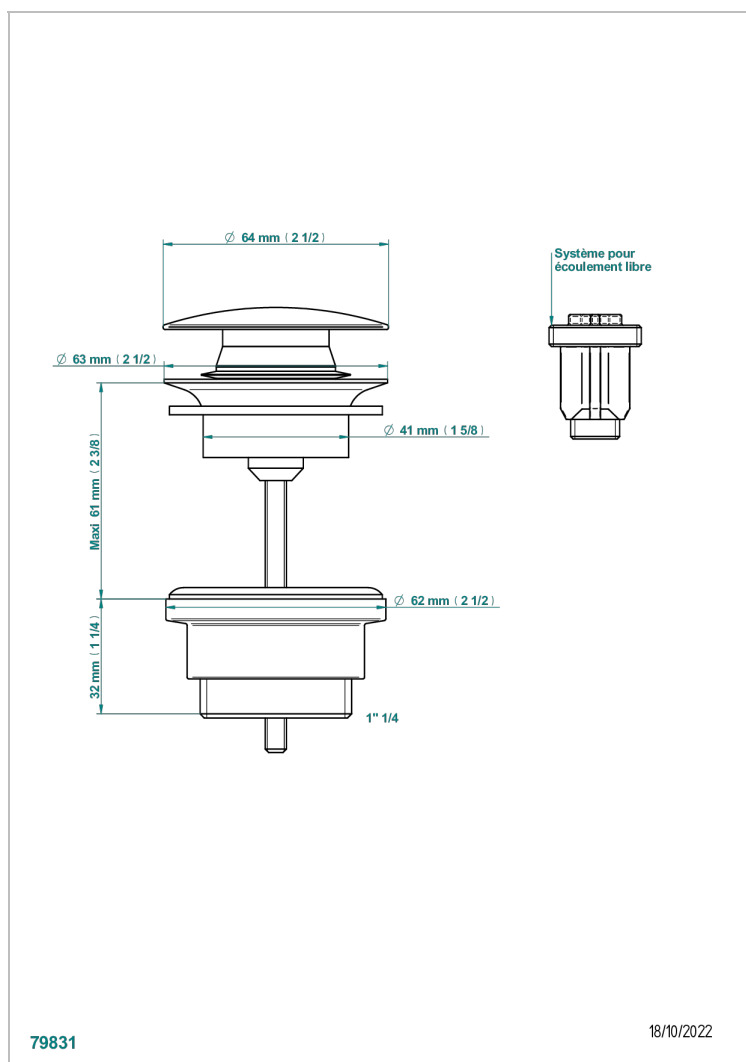

MONTAIGNE VENUS WHITE MARBLE

G3V-316

Click waste

CHARACTERISTIC

- Montaigne Venus white marble
- Click waste

AVAILABLE FINITIONS

Antique nickel - H28
Black ceram - D30
Blush PVD - H62
Brass color PVD - H49
Brown bronze color PVD - F33
Gold color PVD - H52

Graphite PVD - H64
Lacquered light bronze - D01
Matt Umber PVD - H67
Matt blush PVD - H60
Matt brass color PVD - H50
Matt brown bronze color PVD - F34

Matt chrome - C02
Matt gold - F07
Matt gold color PVD - H53
Matt graphite PVD - H65
Matt nickel (color finish) - C01
Matt nickel color PVD - H56

Nickel color PVD - H55
Polished chrome (color finish) - A02
Polished chrome / Polished gold (color finish) - G02
Polished gold (color finish) - F01
Polished nickel - B01
Soft gold - F30

Soft matt gold - F31
Umber PVD - H66
Varnished matt antique red copper (color finish) - H07