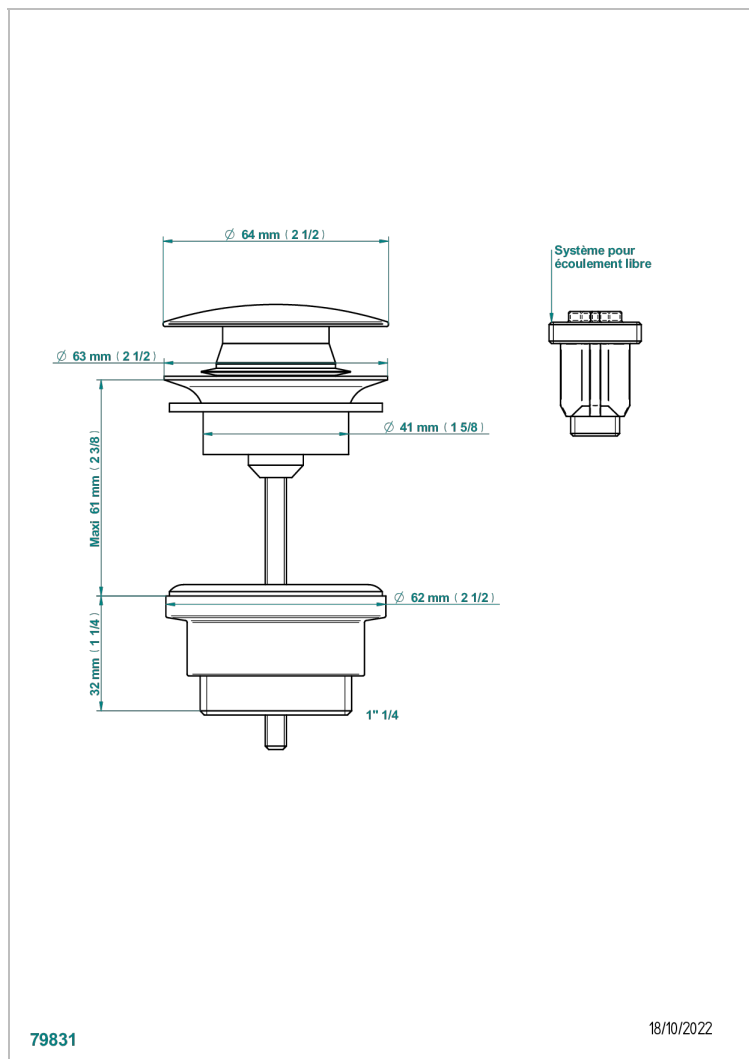

MONTAIGNE VENUS WHITE MARBLE

G3V-316

Click waste

CHARACTERISTIC

- Montaigne Venus white marble
- Click waste

AVAILABLE FINITIONS

Antique nickel - H28
Black ceram - D30
Blush PVD - H62
Brass color PVD - H49
Brown bronze color PVD - F33
Gold color PVD - H52

Nickel color PVD - H55
Polished chrome (color finish) - A02
Polished chrome / Polished gold (color finish) - G02
Polished gold (color finish) - F01
Polished nickel - B01
Soft gold - F30

Soft matt gold - F31
Umber PVD - H66
Varnished matt antique red copper (color finish) - H07