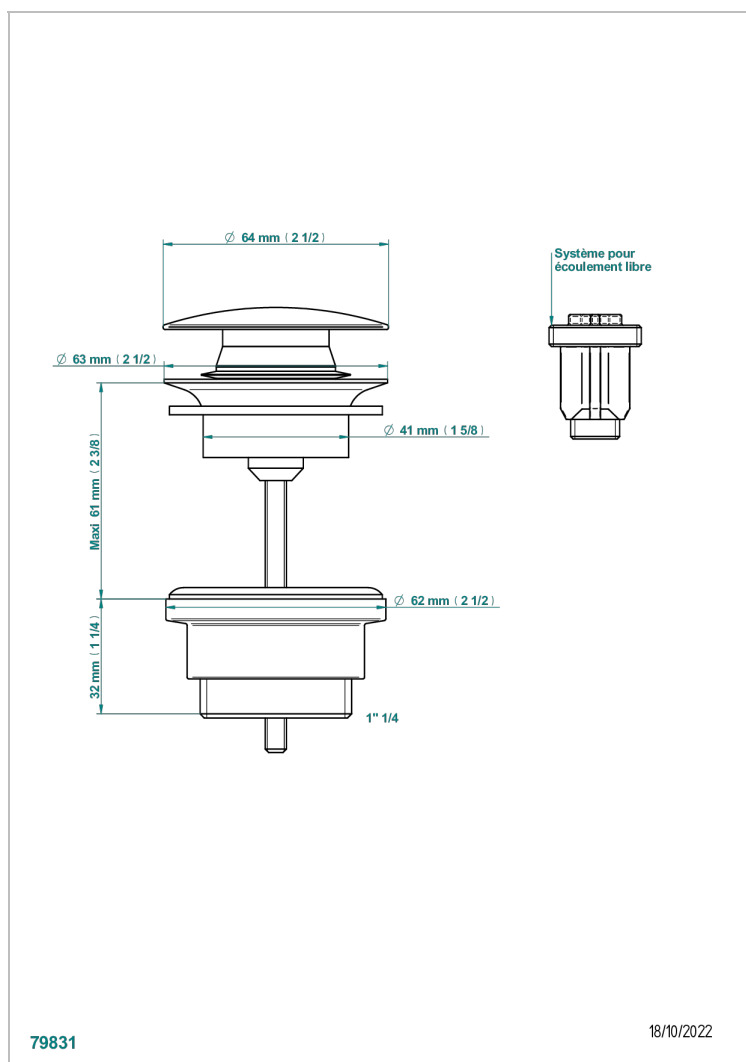

# MONTAIGNE VENUS WHITE MARBLE

G3V-316

Click waste

## CHARACTERISTIC

- Montaigne Venus white marble
- Click waste

## AVAILABLE FINITIONS

Antique nickel - H28  
Black ceram - D30  
Blush PVD - H62  
Brass color PVD - H49  
Brown bronze color PVD - F33  
Gold color PVD - H52

Graphite PVD - H64  
Lacquered light bronze - D01  
Matt Umber PVD - H67  
Matt blush PVD - H60  
Matt brass color PVD - H50  
Matt brown bronze color PVD - F34