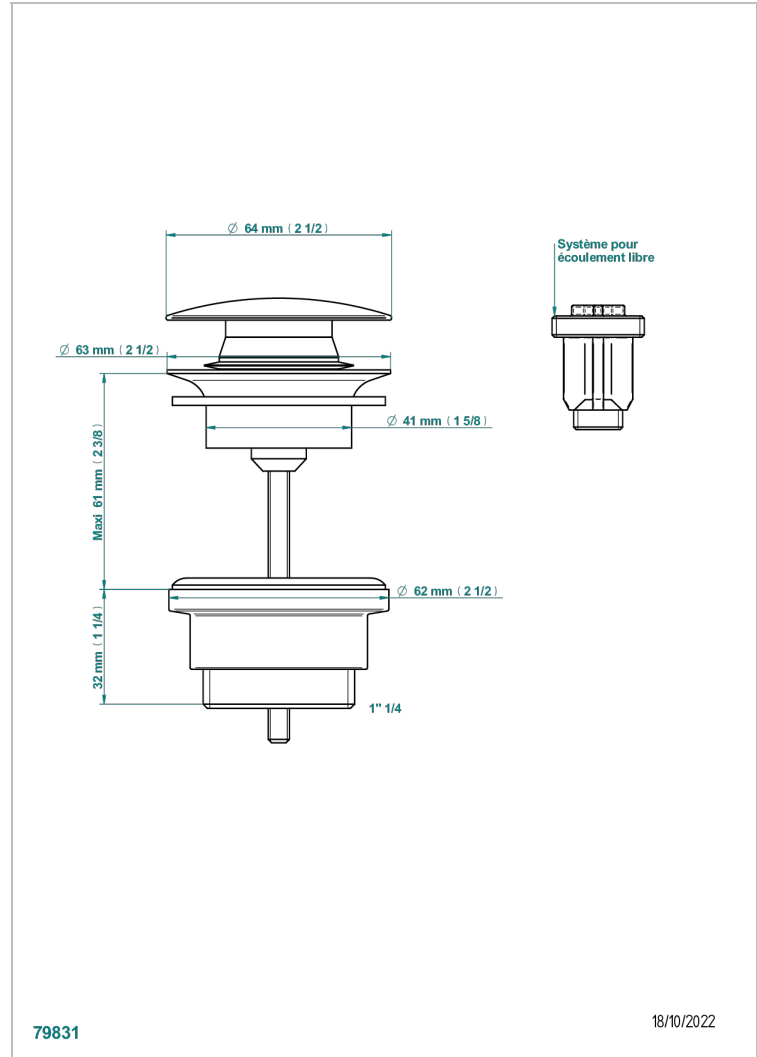

MONTAIGNE LEONARDO GREY MARBLE WITH LEVER HANDLES

G3U-316

Click waste

CHARACTERISTIC

- Montaigne Leonardo Grey marble with lever handles
- Click waste

AVAILABLE FINITIONS

Antique nickel - H28
Black ceram - D30
Blush PVD - H62
Brass color PVD - H49
Brown bronze color PVD - F33
Gold color PVD - H52

Nickel color PVD - H55
Polished chrome (color finish) - A02
Polished chrome / Polished gold (color finish) - G02
Polished gold (color finish) - F01
Polished nickel - B01
Soft gold - F30

Soft matt gold - F31
Umber PVD - H66
Varnished matt antique red copper (color finish) - H07