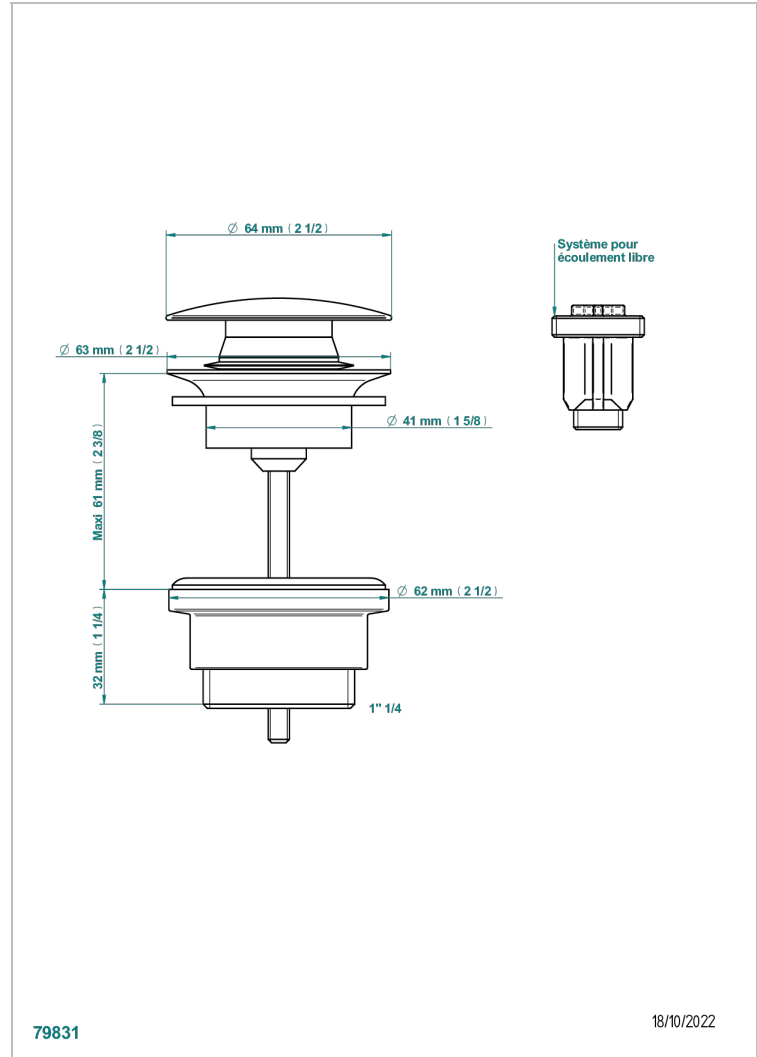

# MONTAIGNE LEONARDO GREY MARBLE WITH LEVER HANDLES

G3U-316

Click waste

## CHARACTERISTIC

- Montaigne Leonardo Grey marble with lever handles
- Click waste