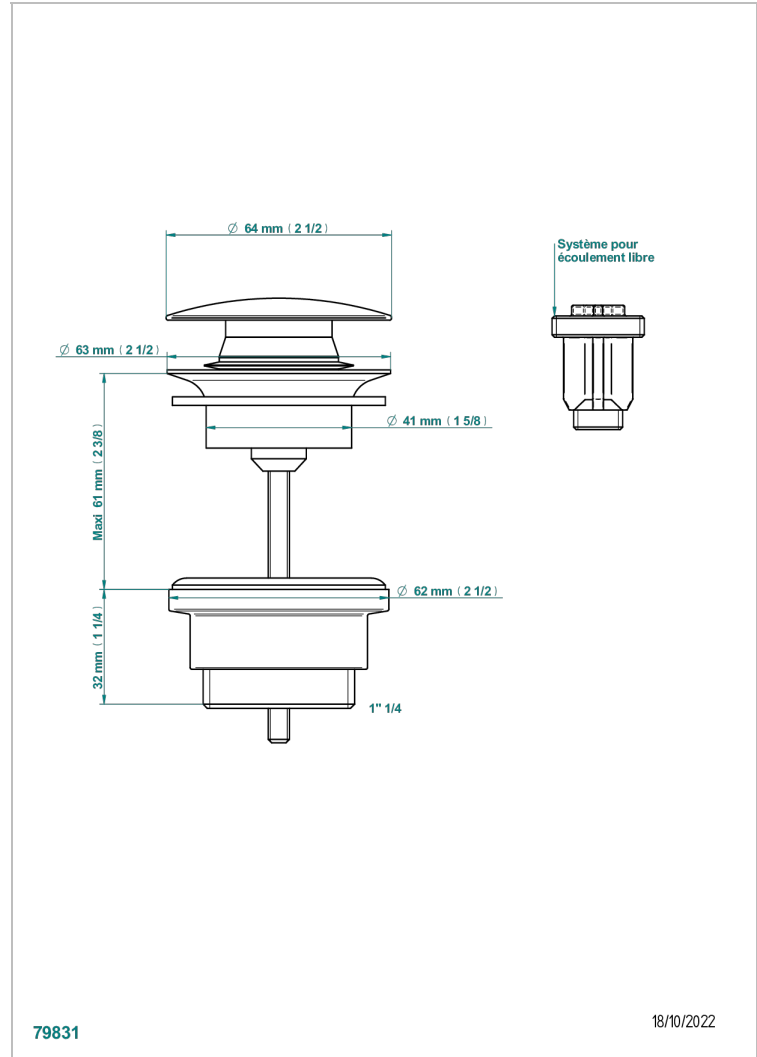

MONTAIGNE LEONARDO GREY MARBLE WITH LEVER HANDLES

G3U-316

键入式台盆下水器，欧洲款

特色

- Montaigne Leonardo Grey marble with lever handles
- 键入式台盆下水器，欧洲款

可选饰面

Black ceram - D30
Blush PVD - H62
Graphite PVD - H64
Matt Umber PVD - H67
Matt blush PVD - H60
Matt graphite PVD - H65