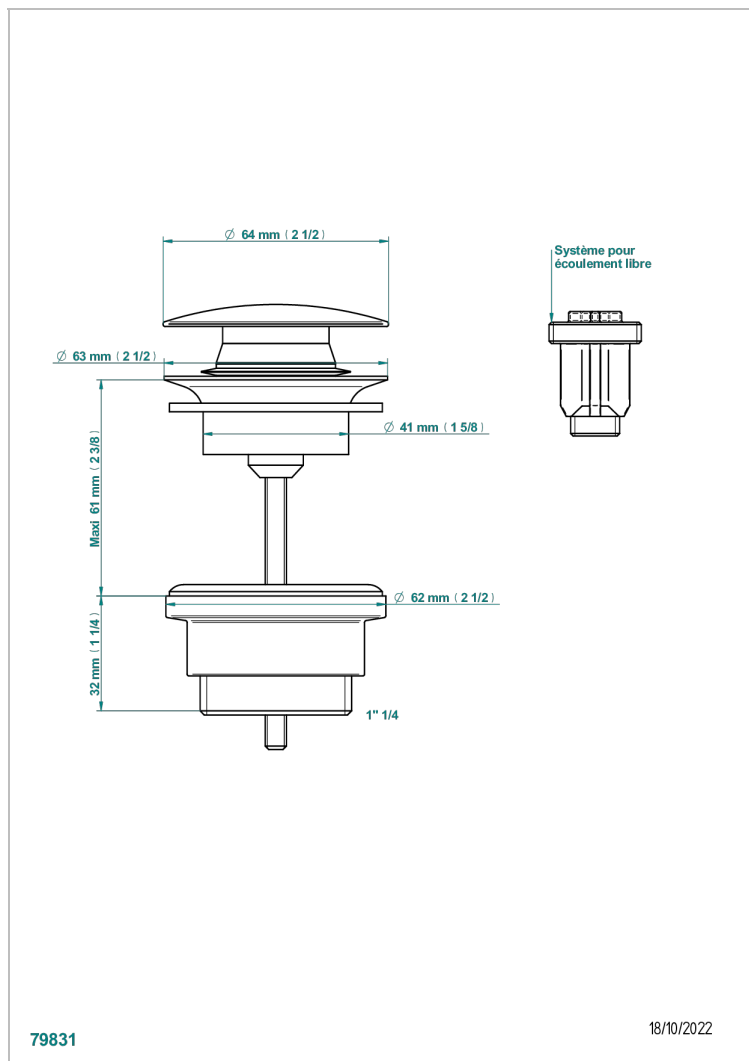

# MONTAIGNE LEONARDO GREY MARBLE

G3T-316

Click waste