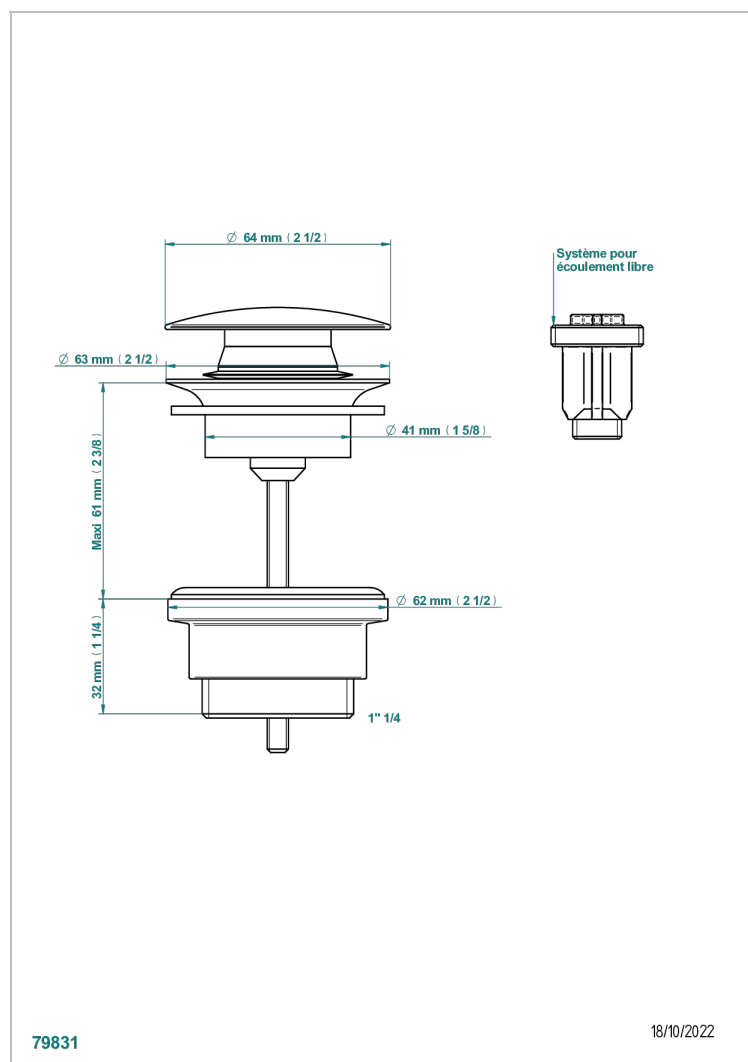

# MONTAIGNE LEONARDO GREY MARBLE

G3T-316

Click waste