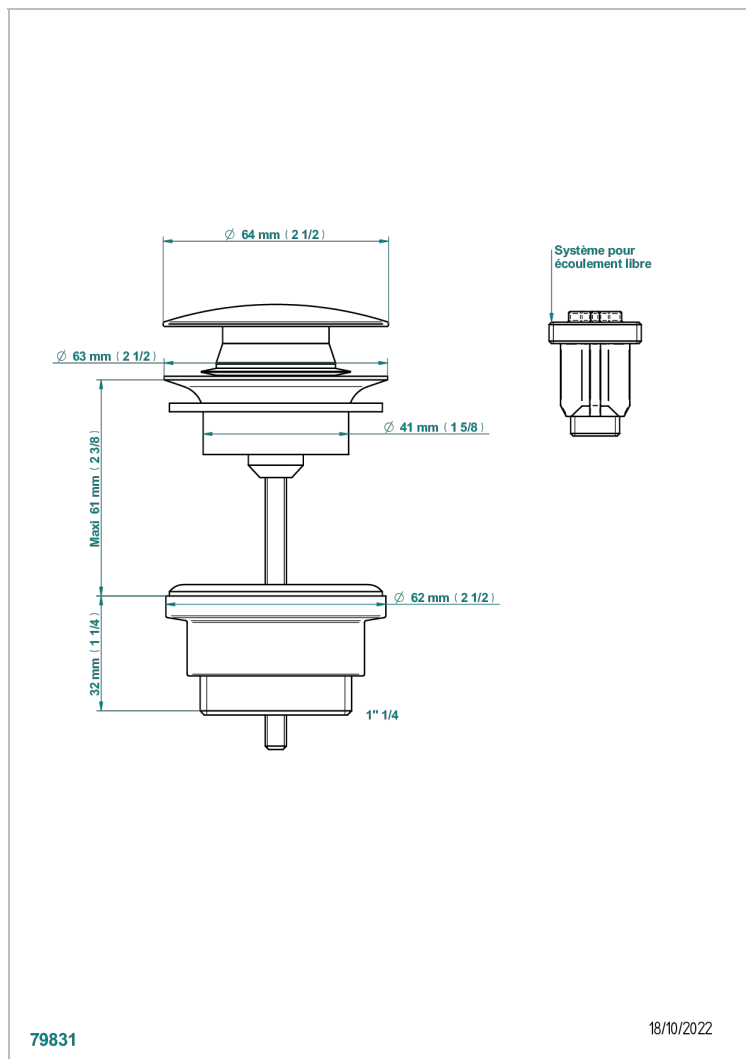

MONTAIGNE LEONARDO GREY MARBLE

G3T-316

Click waste

CHARACTERISTIC

- Montaigne Leonardo Grey marble
- Click waste

AVAILABLE FINITIONS

Antique nickel - H28
Black ceram - D30
Blush PVD - H62
Brass color PVD - H49
Brown bronze color PVD - F33
Gold color PVD - H52

Graphite PVD - H64
Lacquered light bronze - D01
Matt Umber PVD - H67
Matt blush PVD - H60
Matt brass color PVD - H50
Matt brown bronze color PVD - F34

Matt chrome - C02
Matt gold - F07
Matt gold color PVD - H53
Matt graphite PVD - H65
Matt nickel (color finish) - C01
Matt nickel color PVD - H56

Nickel color PVD - H55
Polished chrome (color finish) - A02
Polished chrome / Polished gold (color finish) - G02
Polished gold (color finish) - F01
Polished nickel - B01
Soft gold - F30

Soft matt gold - F31
Umber PVD - H66
Varnished matt antique red copper (color finish) - H07