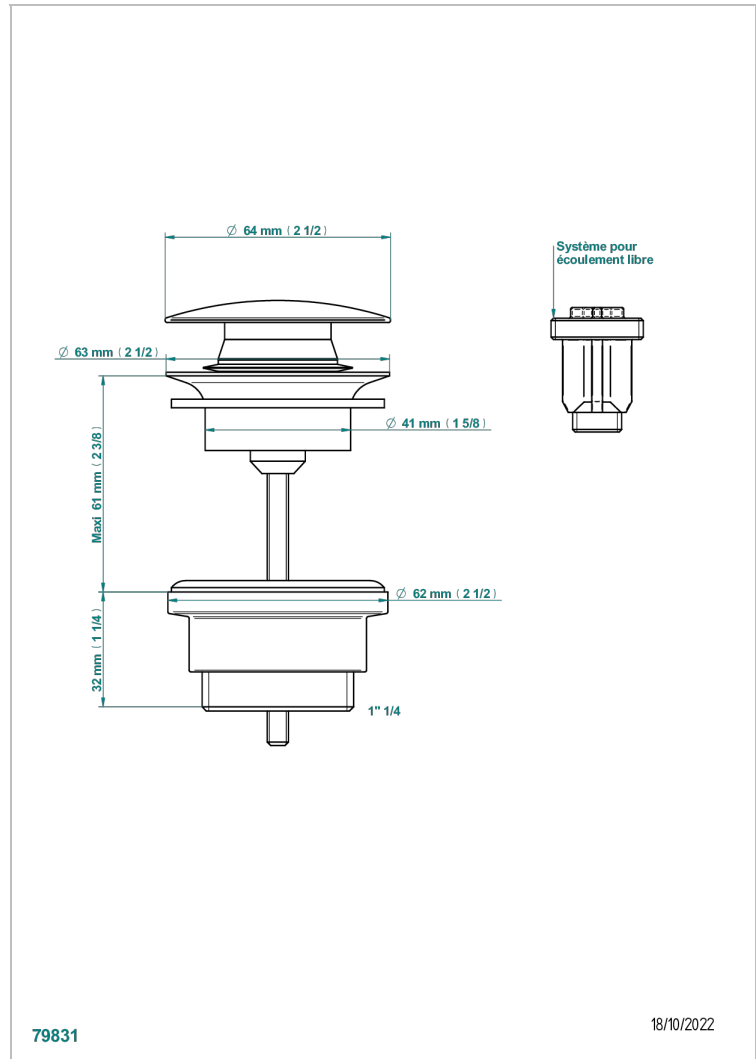

MONTAIGNE GRAND ANTIQUE MARBLE

G3R-316

键入式台盆下水器，欧洲款

THG[®]
PARIS

特色

- Montaigne Grand Antique marble
- 键入式台盆下水器，欧洲款

可选饰面

Black ceram - D30
Blush PVD - H62
Graphite PVD - H64
Matt Umber PVD - H67
Matt blush PVD - H60
Matt graphite PVD - H65